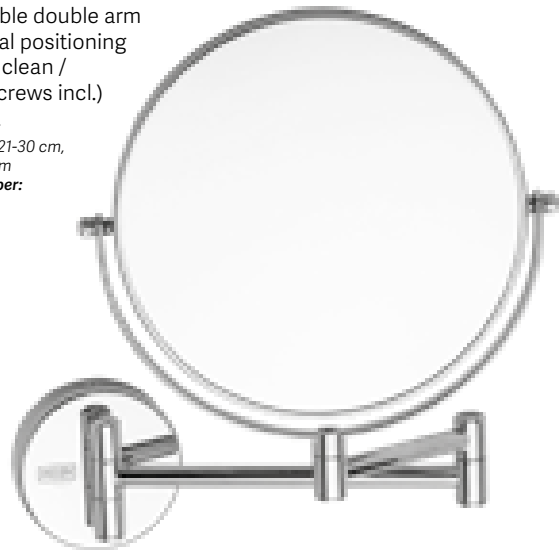

Dimensions:
23,8 x 9 x 27,4 cm
(w x d x h)
Article number:
M6068 (EU) /
M6069 (UK)

FOLDING BED

Beth

- + comfortable 12 cm foam mattress
- + durable 25 mm thick iron frame + melamine headboard + easy folding mechanism + strong and solid wheels, easy to roll

Dimensions:
 Open: 195 x 95 x 43 cm,
 Folded: 36 x 95 x 104 cm,
 Mattress: 190 x 95 x 12 cm
Article number:
 M4401

MAGNIFYING MIRROR

Donna

- + magnification 1x & 3x (tiltable)
- + brass frame / chrome finish
- + adjustable double arm for optimal positioning
- + easy to clean / mount (screws incl.)

Dimensions:
 Arm length: 21-30 cm,
 mirror ø20 cm
Article number:
 M6116

MAGNIFYING MIRROR

Novia

- + magnification 5x + white LED light + works on batteries (4x AAA, not included) + fits in every (bath)room + made of strong steel chrome components + adjustable for optimal positioning (double swivel arm)
- + easy to mount (screws included), no power needed

Dimensions:
 Handle length: 21-30 cm
 (double arm)
 mirror ø20 cm
Article number:
 M6117

LUGGAGE RACK

Mary

- + strong polished chrome steel frame + solid steel tubes (25 mm)
- + 4 x strong nylon straps (max. 100kg) + available with or without backrest