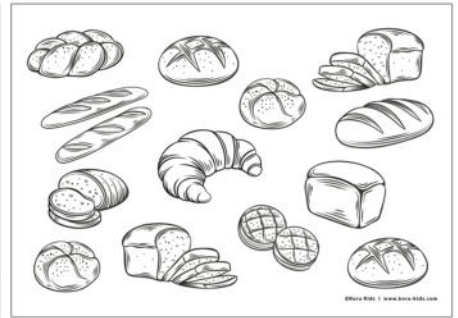

Product no.	Item	Pack
KKBE01	Children duvet	1
KKBE02	Baby duvet	1

Paper placemats

KKPP01

KKPP02

KKPP03

Product features:

- different designs for colouring
- size: DIN A3 (420 x 297mm)
- paper (90g/m²)
- age: 3 years+
- 1 box contains 250 pages