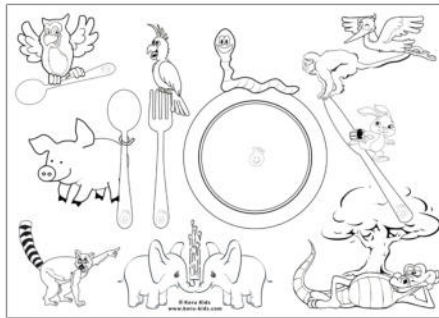

Product no.	Item	Pack
KKBS01	Down duvet set	1
KKBS02	Down duvet set premium	1

Duvets

Feather and down duvets

KKBE01

KKBE02

Product features:

- 90% down/ 10% feather
 - German down and feather
 - washable at up to 60°C
 - all-year duvet
 - anti-allergic and mite resistant
 - cover: 100% cotton
 - certification: Ökotex Standard 100
 - origin: Germany
 - custom code: 94049010
- Children duvet:
 - 300g new half-white down and feather
 - 100 x 135cm
 - baffle box design
 - Baby duvet:
 - 150g new half-white down and feather
 - 80 x 80cm

Product no.	Item	Pack
KKBE01	Children duvet	1
KKBE02	Baby duvet	1

Paper placemats

KKPP01

KKPP02

KKPP03

Product features:

- different designs for colouring
- size: DIN A3 (420 x 297mm)
- paper (90g/m²)
- age: 3 years+
- 1 box contains 250 pages