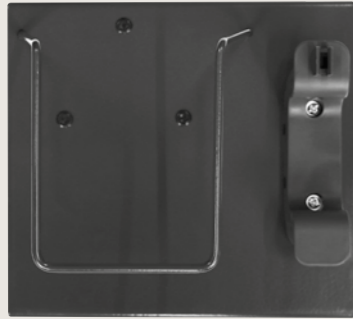

IRON ORGANIZER

Metal, anthracite
Anti-theft system
Size: W 220 x H 200 mm

Art.-No.: 20501

IRON HOLDER

Wall mounted
Plastic, metal
Size: L 135 x W 100 x H 450 mm

Art.-No.: 20503

IRONBOARD REST

Wall mounted
Metal, anthracite
Size: L 165 x W 35 x H 45 mm

Art.-No.: 20502

IRONING SOLUTIONS

ITEM	Athos	Athos with hook	Midora	Midora with hook	Nori
Art.-No.	20500	20560	20400	20460	20300
Size folded	134 x 40 x 8 cm	136 x 40 x 8 cm	106 x 40 x 8 cm	108 x 40 x 8 cm	124 x 34 x 8 cm
Size unfolded	120 x 40 x 85 cm	120 x 40 x 85 cm	102 x 40 x 73 cm	102 x 40 x 73 cm	109 x 34 x 85 cm
Ironing Surface	120 x 40 cm	120 x 40 cm	103 x 40 cm	103 x 40 cm	110 x 34 cm

OPTIONAL

20503. Iron Holder	•		•		•
20501. Iron Organizer	•	•	•	•	•
20502. Ironboard Rest	•		•		•
20120. Dry Iron	•	•	•	•	•
20130. Steam Iron	•	•	•	•	•
20160. Steam Iron	•	•	•	•	•

HANGING OPTIONS