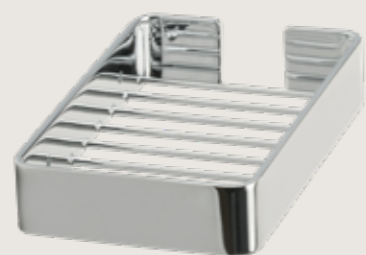

SOAP BASKET

Solid brass-chrome finish
Size: L 140 x W 85 X H 25 mm

Art.-No.: 41100-024