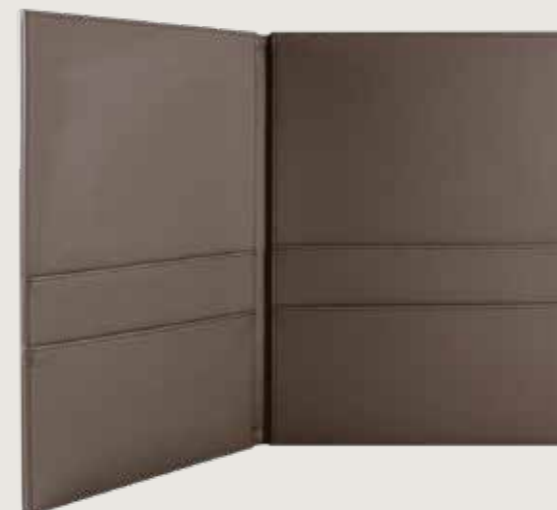

# BLOTTER

Available in PB116  
With magnetic side-flap  
Size: L 470 x W 370 mm

Art.-No.: 60150

Size: L 380 x W 380 x H 5 mm

Art.-No.: 67150

Size: L 470 x W 340 x H 8 mm

Art.-No.: 67156-D13/D4