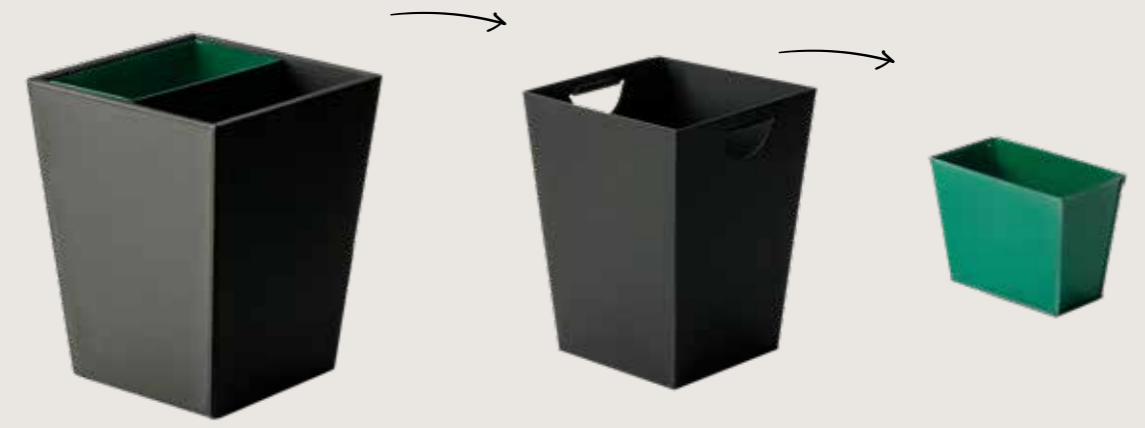

MONTREAL

Square litter bin
With black powdercoated metal innerliner
Capacity: ± 12 ltrs.
Size: L 180/230 x W 180/230 x H 300 mm

Art.-No.: 60100

MINI +

Green innerliner
for organic waste
Size: L 200 x W 100 x H 150 mm

Art.-No.: 60900

MONTREAL DUO

Square litter bin
Including 2 metal innerliners
Capacity: ± 2x 6L
Size: L 180/230 x W 180/230 x H 300 mm

Art.-No.: 60102

BINS