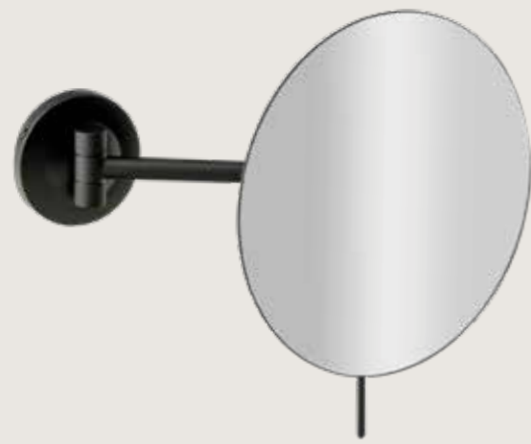

AKEMI

Mirror round

Solid brass-matt black finish
3x magnification
Size: L 240 x Ø 200 mm

Art.-No.: 42910-002

MAYUMI

Mirror round

Solid brass-chrome finish
3x magnification
Size: L 240 x Ø 200 mm

Art.-No.: 42900-002