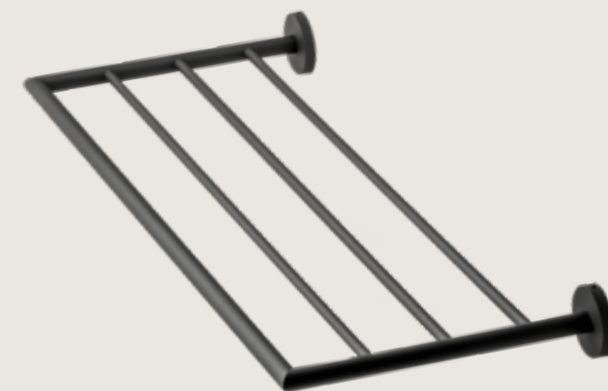

TOWEL RACK

Solid brass-matt black finish
Size: L 654 x W 248 x H 54 mm

Art.-No.: 41400-009