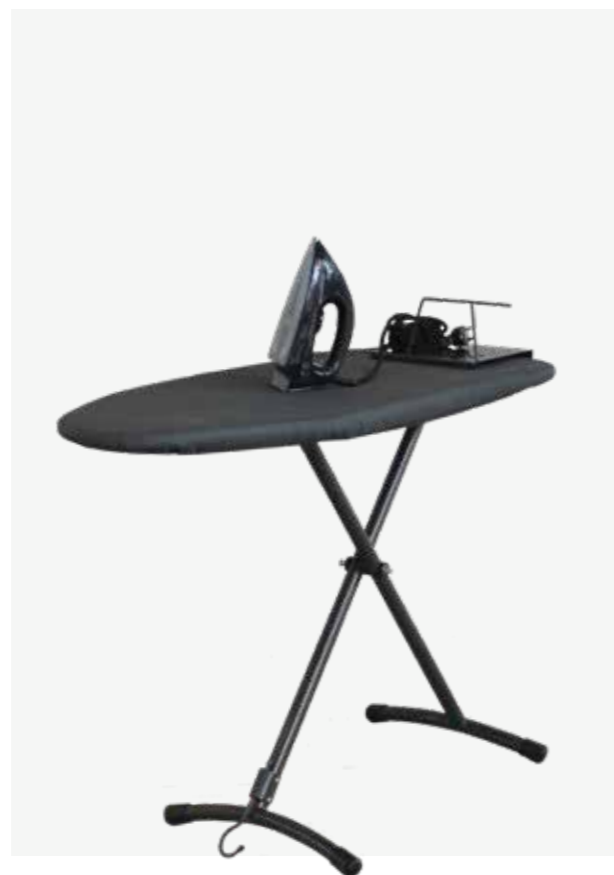

IRONING

accessories

Fashions fade
Style is eternal.

Yves Saint Laurent

73 cm

IRON BOARD
with cover and hook

(excl. 20501 Iron organizer)
Anthracite,
Adjustable in height
Space saving,
Fire-resistant cover

Size: L 102 x W 40 x H 73 cm
Size folded: L 108 x W 40 x H 8 cm