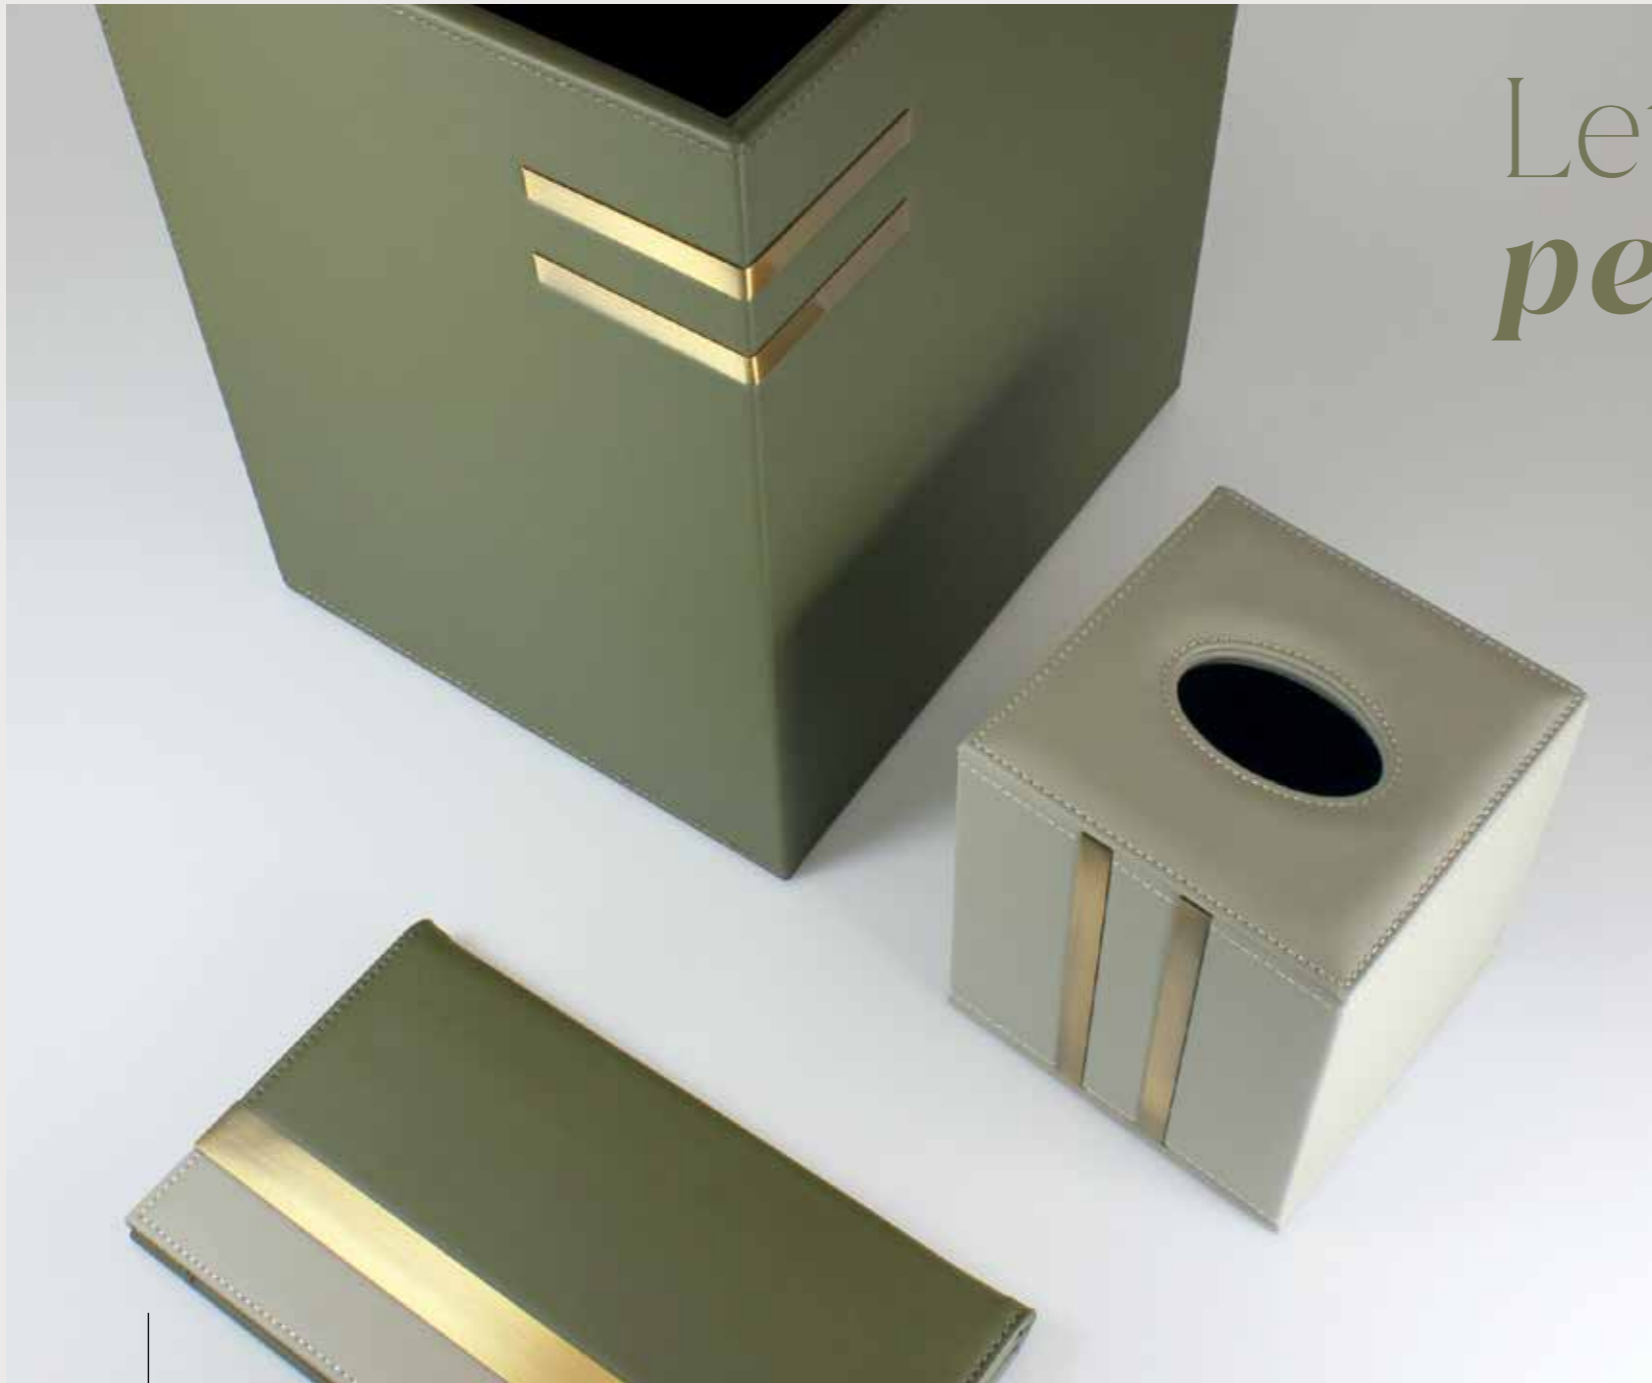

Let's get *personal*

OUR BESPOKE SOLUTIONS

From intensive dialog with interior designers and hotels we continuously develop new and customized products. We gather, research and develop new materials, elements and styles on a daily basis. Inspiration and creativity lead us to the development of products full of character. We work with specialists who are driven by passion to ensure a certain level of quality and eye for detail. This allows you to focus on the pure aesthetics of the product.

Crown wants to make the difference by creating what others don't. Our products are the keen result of creative in-house design. We want to convince you with our dynamic creations: unique, innovative and decidedly Dutch! Our items can be playfully combined and give our customers the possibility to realize their own ideas to create individual one-off pieces.

“In love with details,
inspired by harmonies”