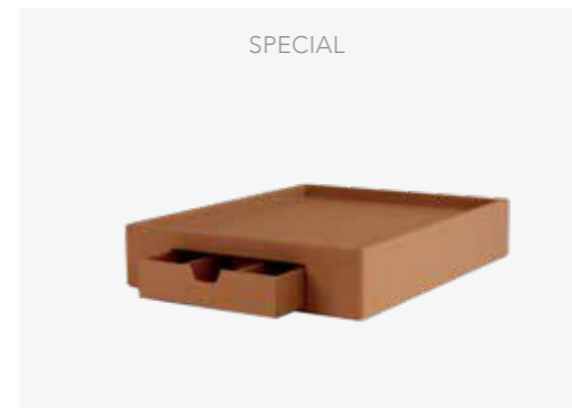

60182-PB003

TASMAN

Nespresso tray with drawer
with 3 compartments
EVA capsule insert for 6 capsules

L 330 x W 400 x H 75 mm

Art.-No.: 60182

60182-PB116

SPECIAL