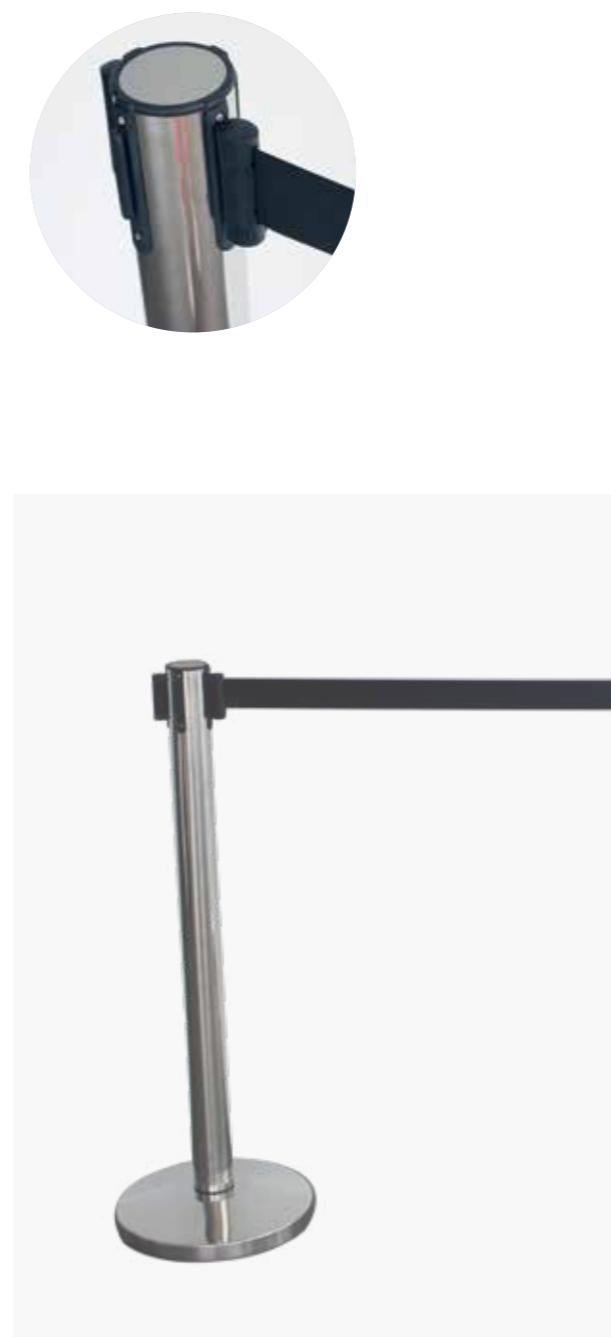

Art.-No.: 41810-002

PUBLIC

area

Public Space
is for living, doing business,
kissing and playing ...

Enrique Penalosa

WASTE BIN
Aluminium
With galvanized innerliner
Size: D 320 x 700 mm
Art.-No.: 75135

SMOKERS POST
Stainless steel
Easy to empty
Holes for floor mounting
Size L 110 x Ø 18 cm
Art.-No.: 51450