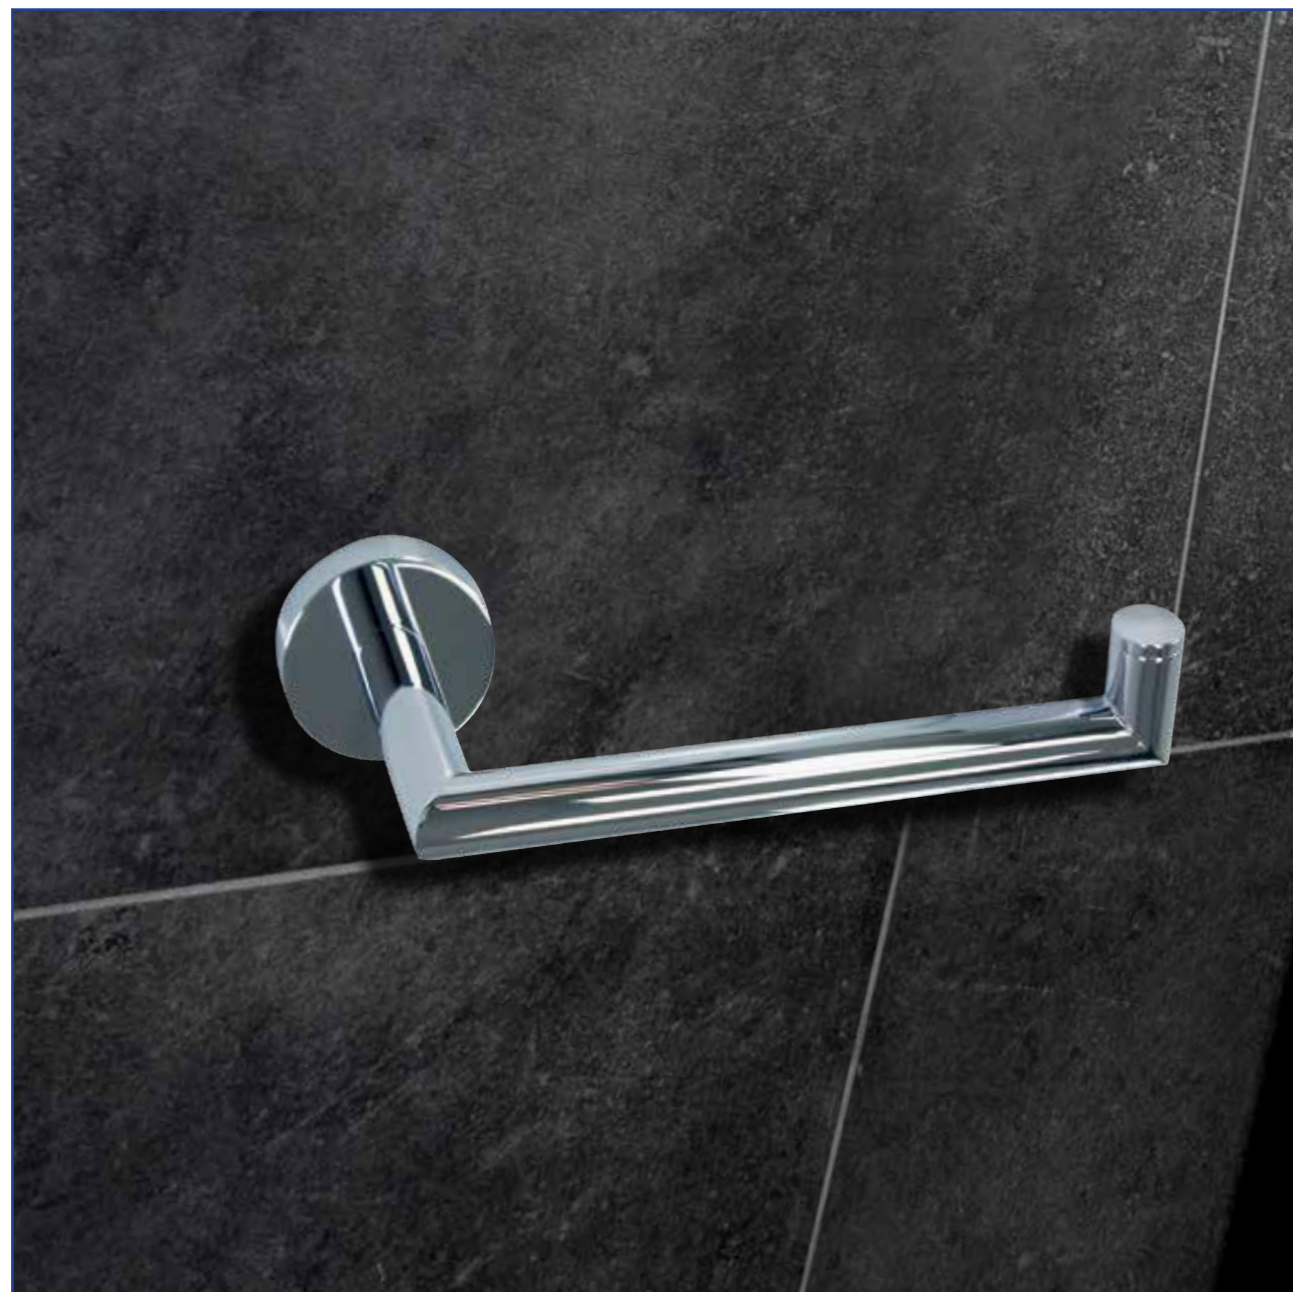

Art.-No.: 41400-009

Solid brass-chrome finish
Size: L 654 x W 248 x H 54 mm

Art.-No.: 41300-009

Towel Bar

Solid brass
Size: L 645 x W 70 x H 54 mm

Art.-No.: Chrome finish : 41300-007
Art.-No.: Matt black finish : 41400-007

Towel Hook

Solid brass
Size: L 48 x W 58 x H 55 mm

Art.-No.: Chrome finish: 41300-011
Art.-No.: Matt black finish: 41400-011

ISERE

Toilet Roll Holder

Size: L180 x W 80 x H 48 mm
Solid brass-chrome finish

Art.-No.: 41300-002