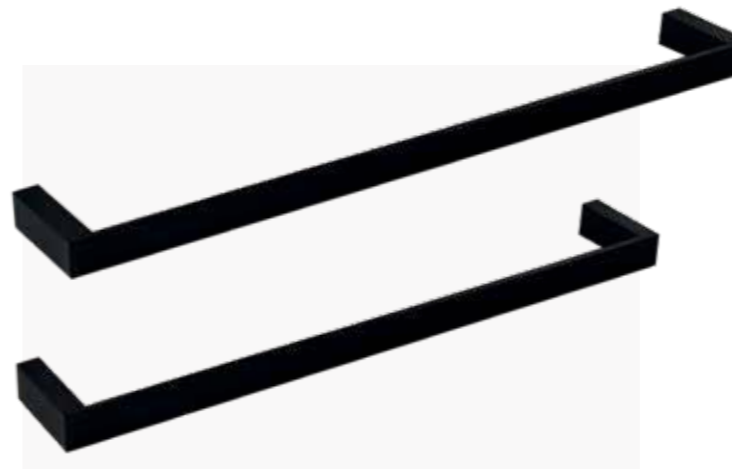

Towel Bar

Solid brass-matt black finish

Size: L 450 x W 65 x H 25 mm
Art.-No.: 41600-007

Size: L 650 x W 65 x H 25 mm
Art.-No.: 41600-008

Towel Hook

Solid brass-matt black finish
Size: L 25 x W 35 x H 45 mm