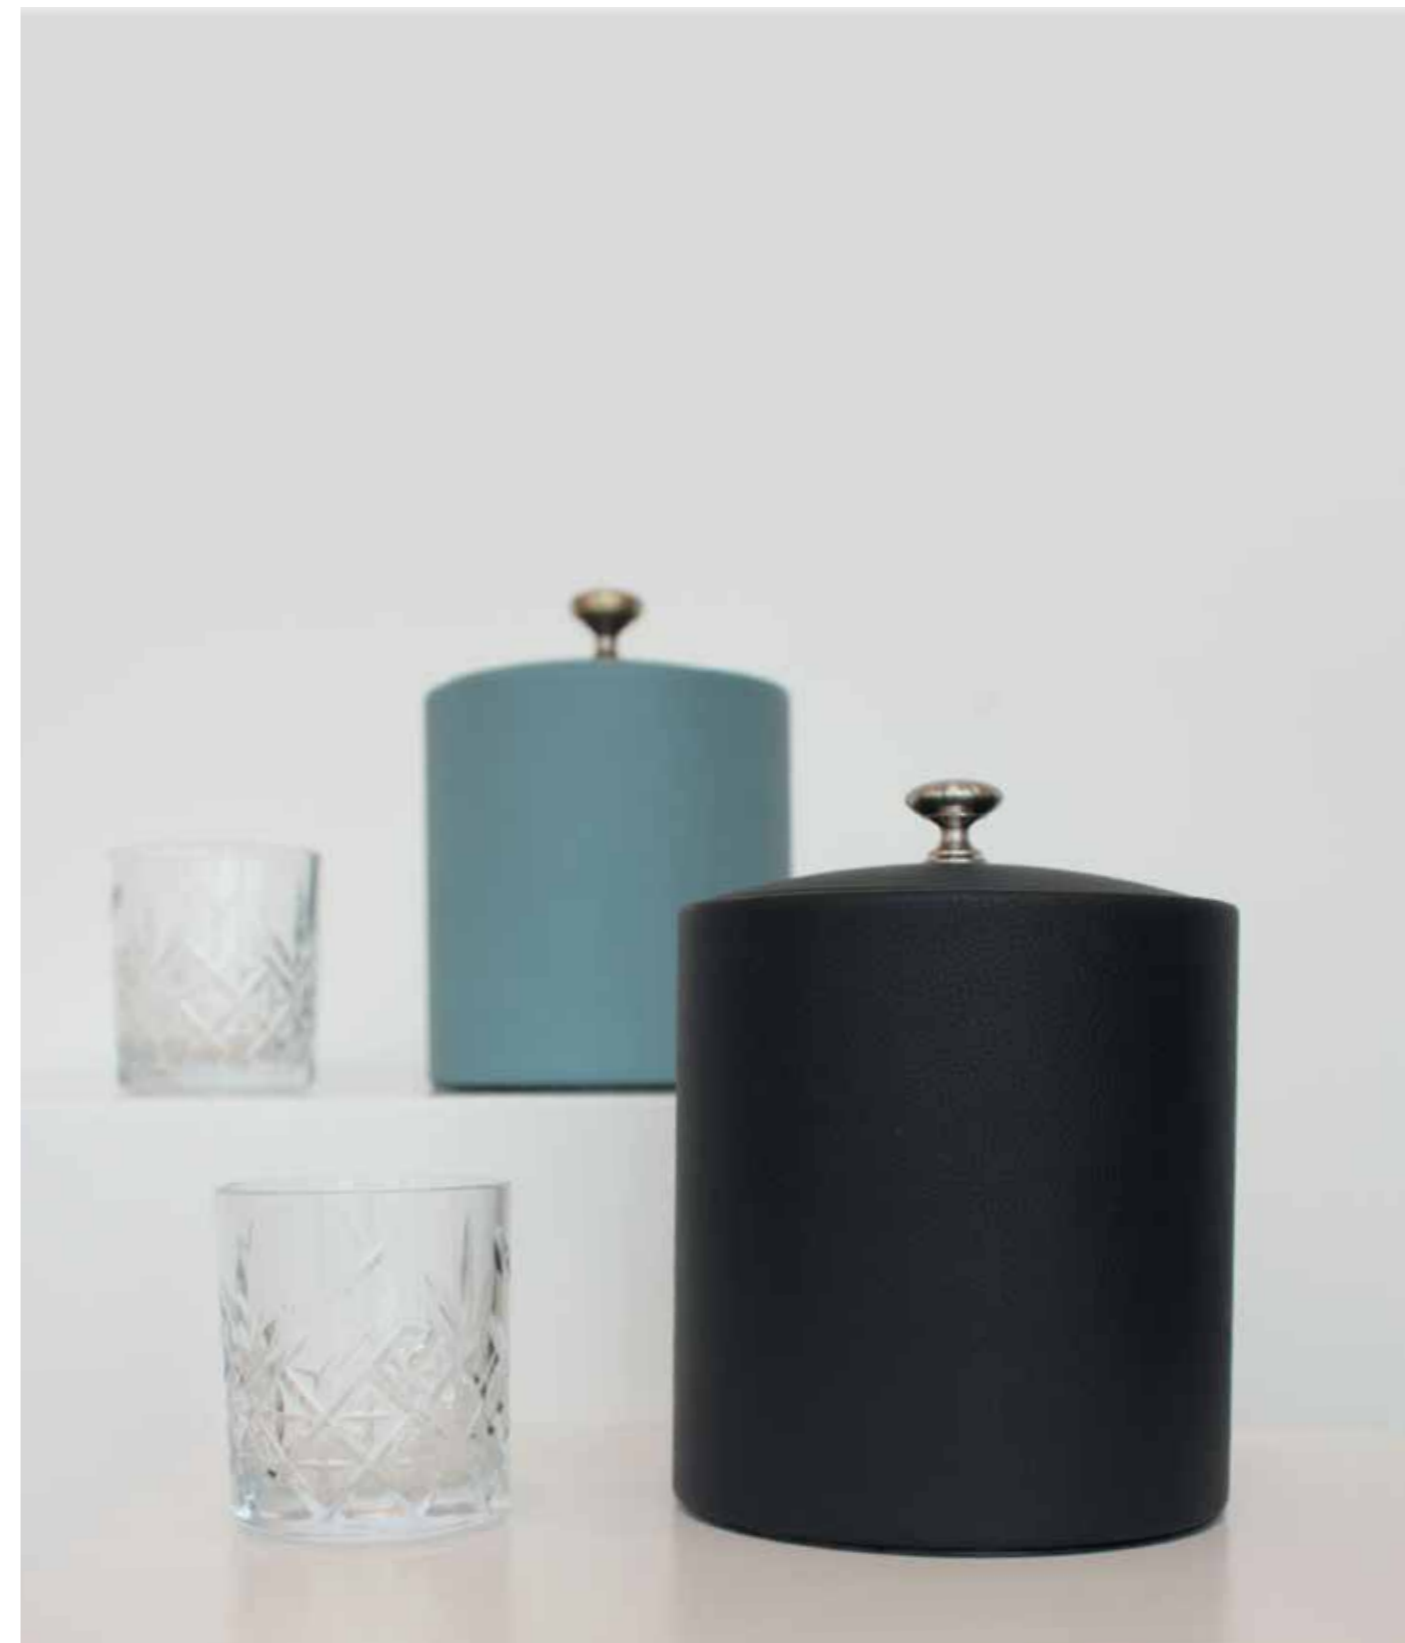

*ICE BUCKET
with ice tongs*

Stainless steel
Size: Ø 170 x H 170 mm

Art.-No.: 73000