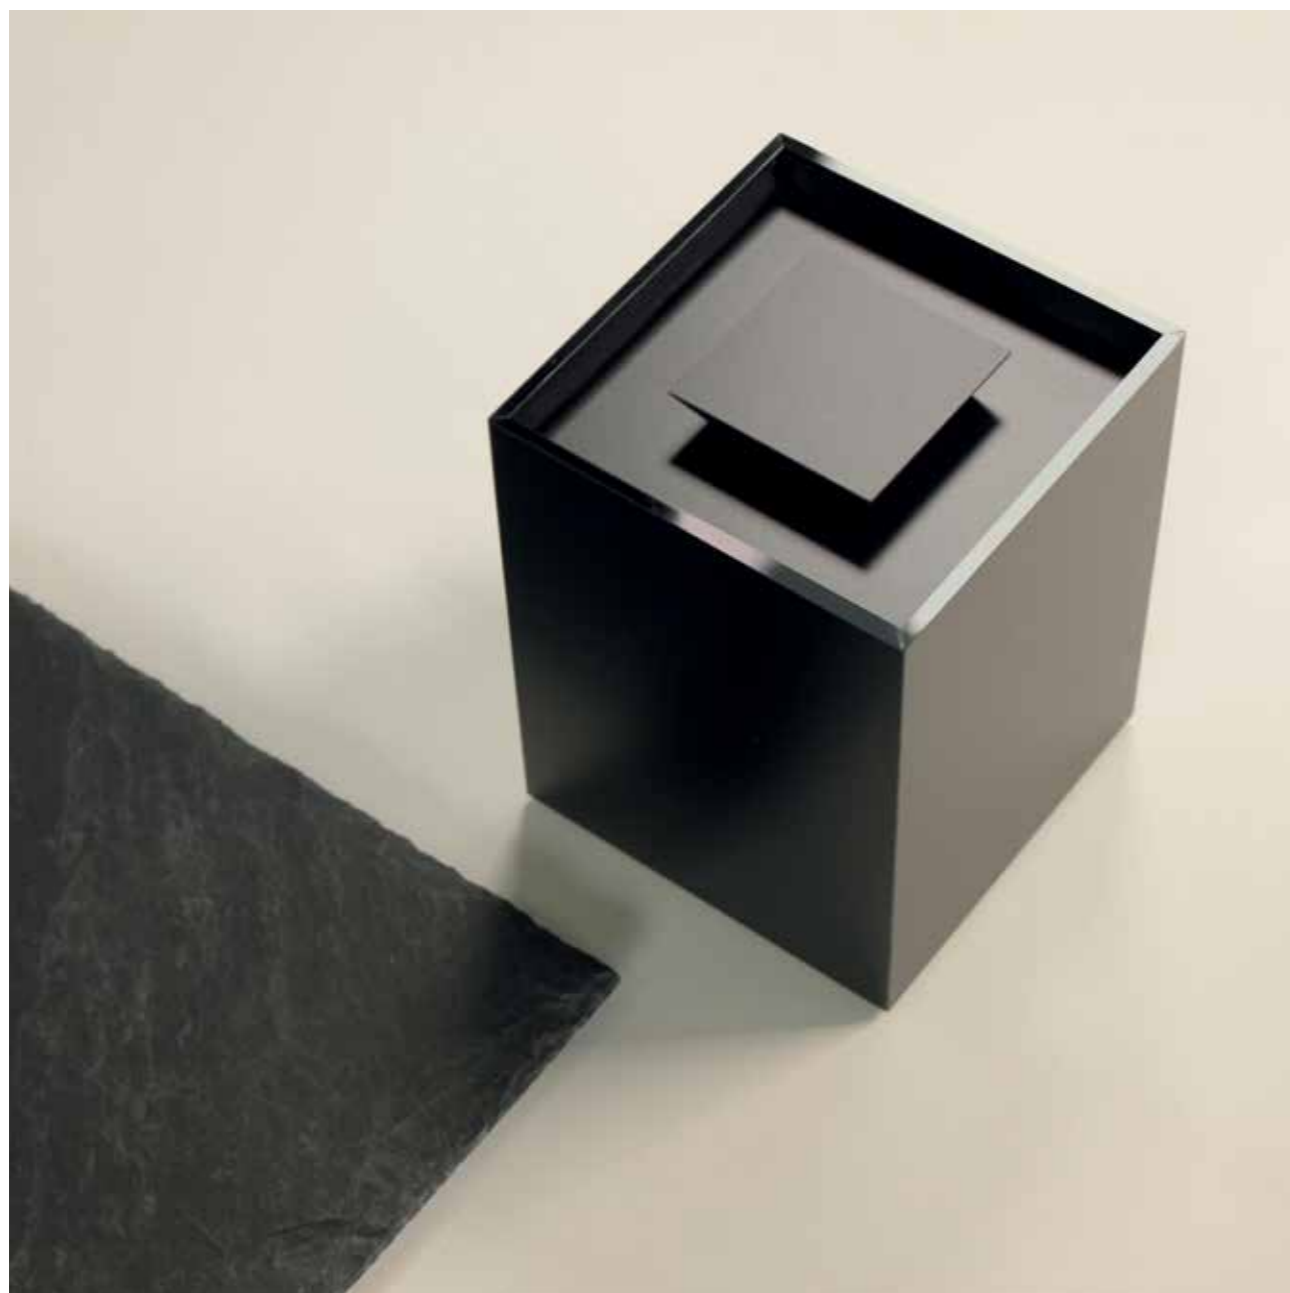

TENERIFE

matt black acrylic
with transparant raisers underneath