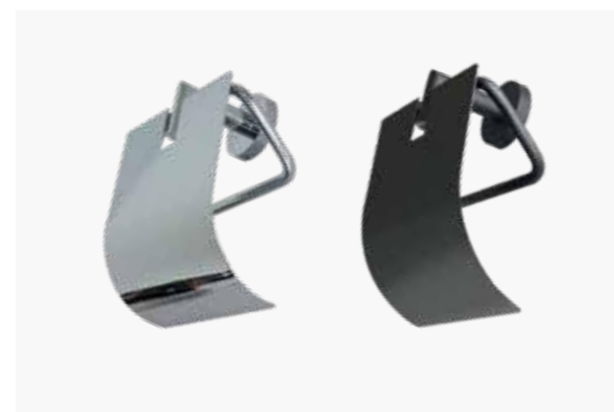

Toilet Roll Holder

Solid brass
Size: L140 x W 70 x H 195 mm

Art.-No.: Chrome finish: 41300-001
Art.-No.: Matt black finish: 41400-001