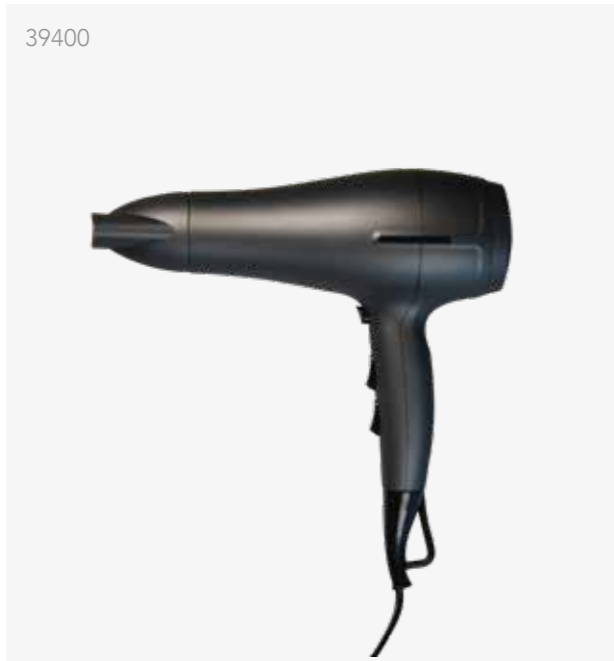

39400

BORA

Hairdryer

Anthracite soft touch
with sensor technology
220-240V, 50/60 Hz, 2000 W
CE & GS, RoHS, TÜV certified

Size: L 245 x W 220 mm

Art.-No.: 39400: EU-plug
Art.-No.: 39401: UK-plug