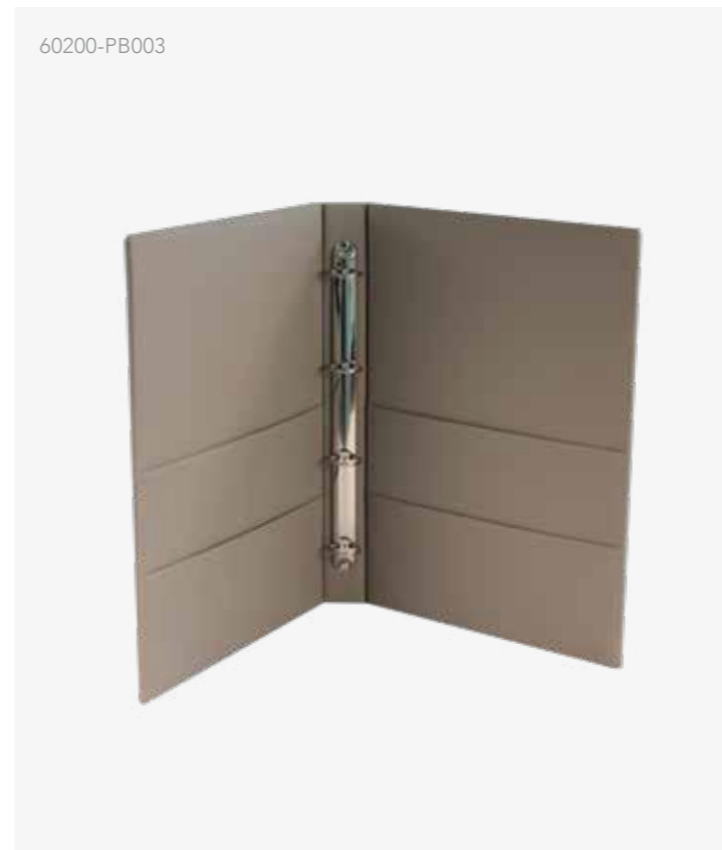

60200-PB003