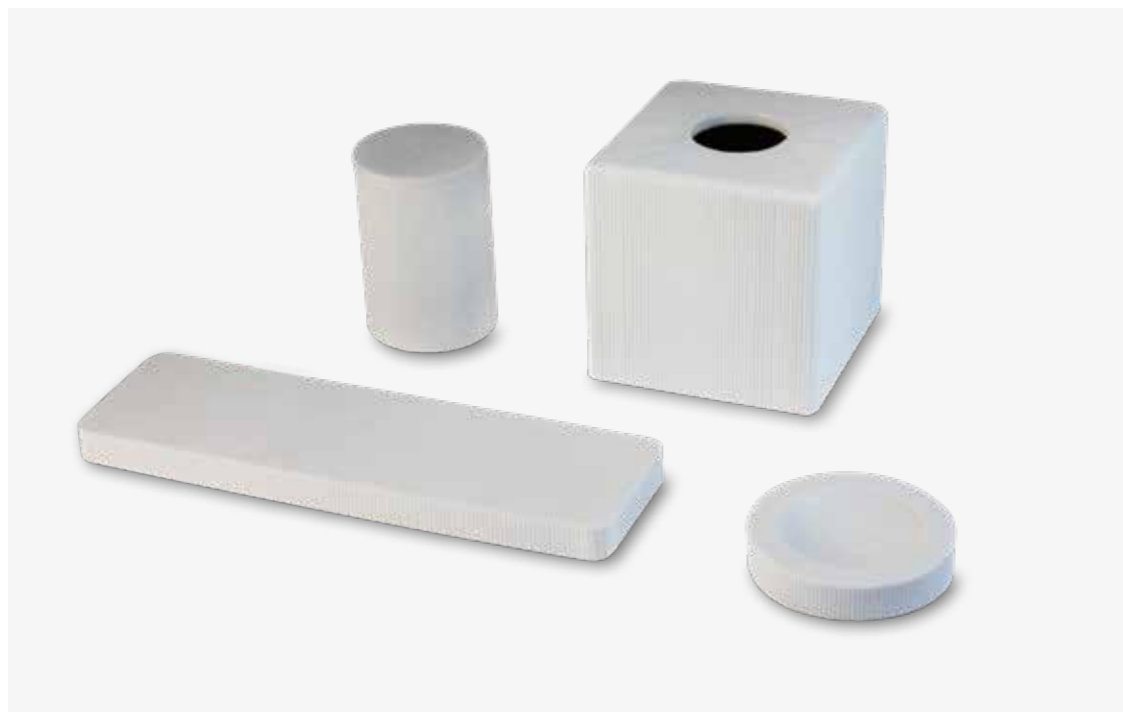

FIJI

Resin sand white

Tissuebox

Size: L 135 x W 135 x H 132 mm
Art.-No.: 31400-042

Cannister

L 90 x W 90 x H 110 mm
Art.-No.: 31451-042

Soapdish

Size: Ø 102 x H 20 mm
Art.-No.: 31420-042

Amenity Tray

L 250 x W 90 x H 20 mm
Art.-No.: 31430-042