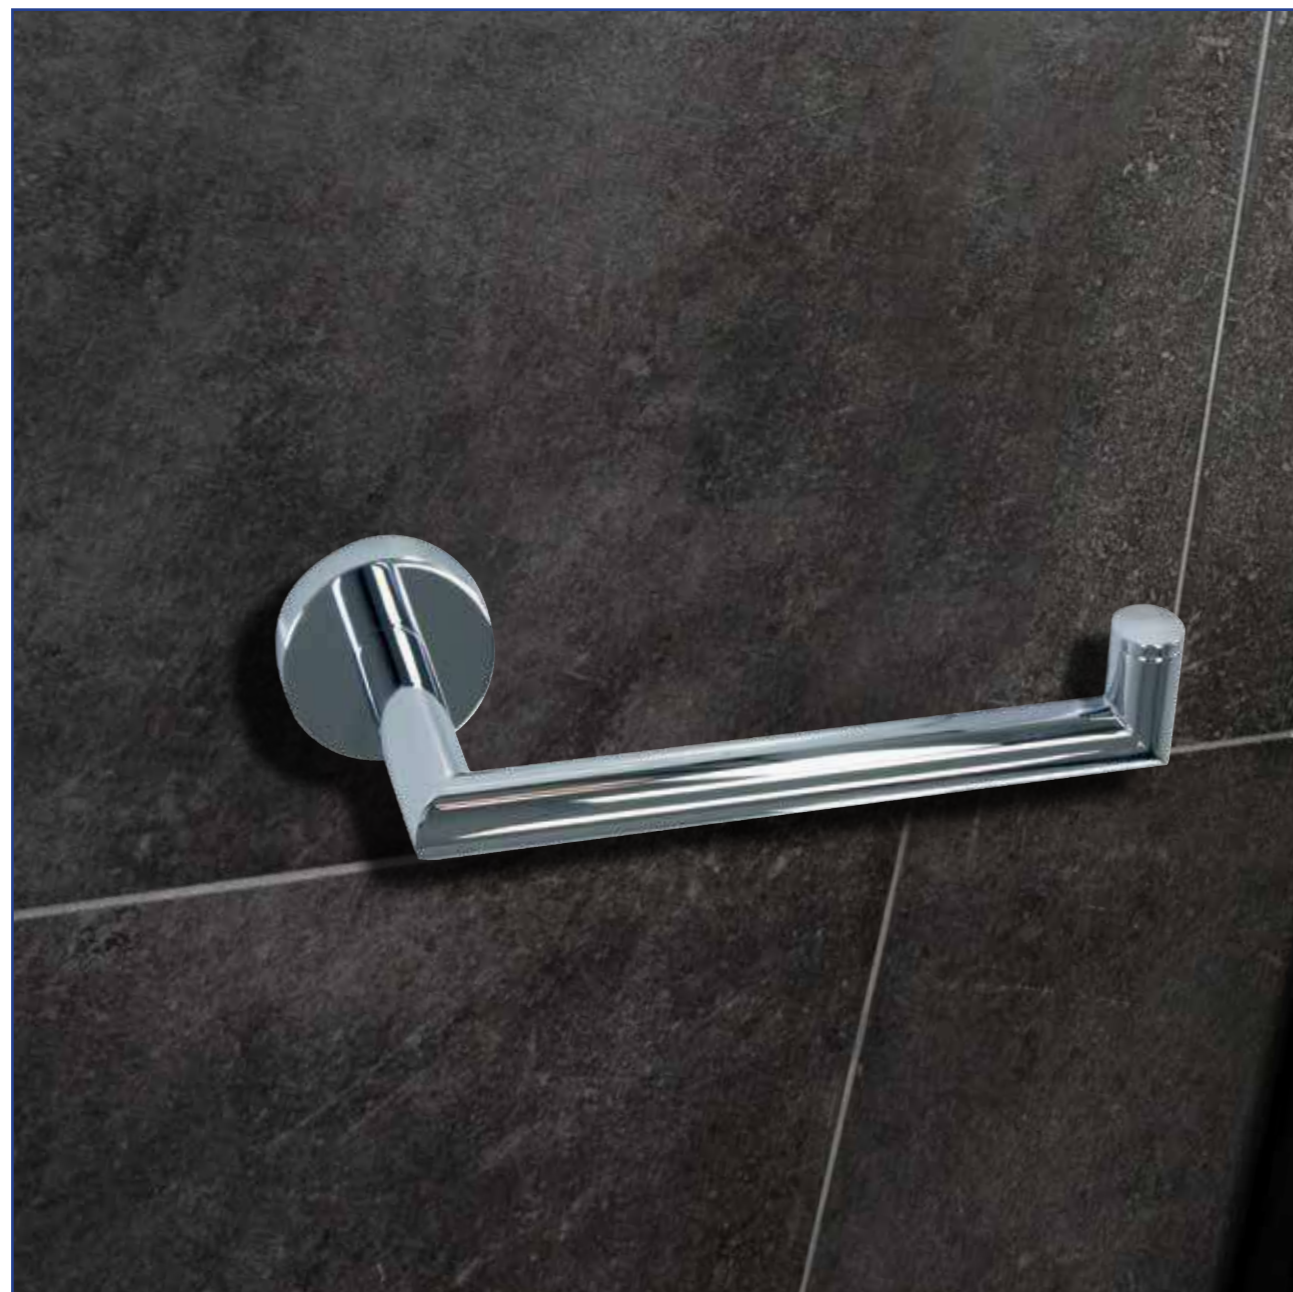

Art.-No.: 41400-009

Solid brass-chrome finish
Size: L 654 x W 248 x H 54 mm

Art.-No.: 41300-009

Towel Bar

Solid brass
Size: L 645 x W 70 x H 54 mm

Art.-No.: Chrome finish : 41300-007
Art.-No.: Matt black finish : 41400-007

Towel Hook

Solid brass
Size: L 48 x W 58 x H 55 mm

Art.-No.: Chrome finish: 41300-011
Art.-No.: Matt black finish: 41400-011

ISERE

Toilet Roll Holder

Size: L180 x W 80 x H 48 mm
Solid brass-chrome finish

Art.-No.: 41300-002