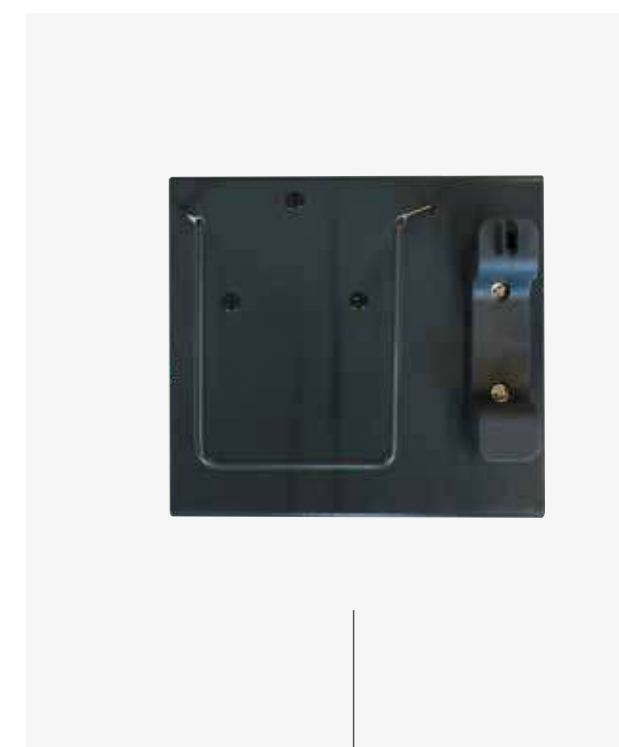

IRONBOARD REST

Wall mounted
Metal, anthracite
Size: L 165 x W 35 x H 45 mm

Art.-No.: 20502