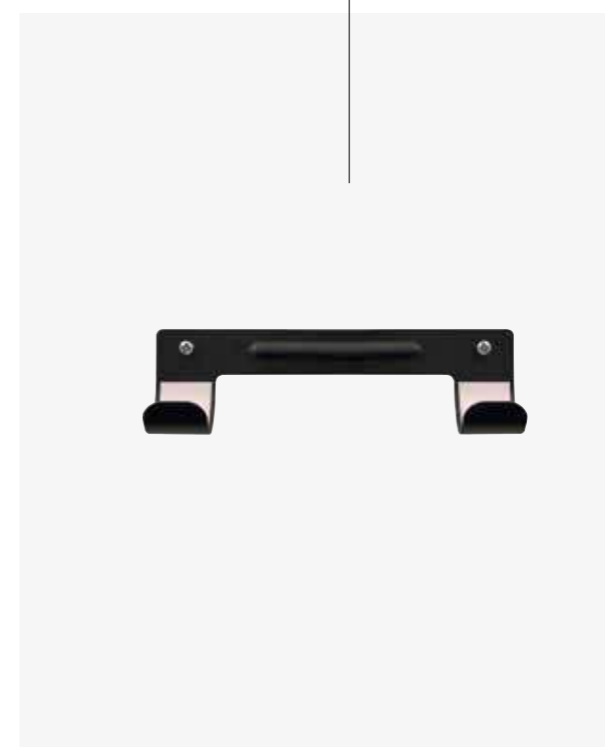

IRONBOARD REST

Wall mounted
Metal, anthracite
Size: L 165 x W 35 x H 45 mm

Art.-No.: 20502