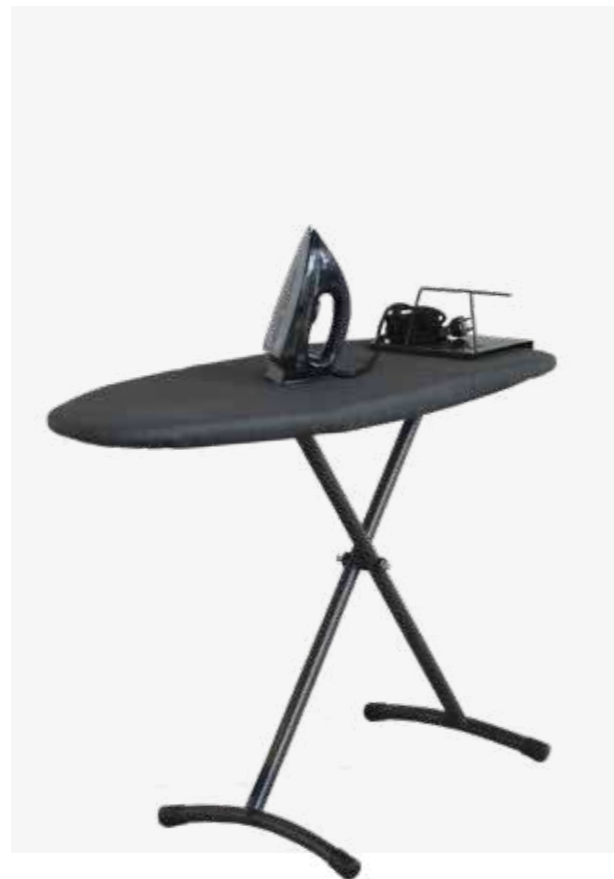

**IRONBOARD
with cover**

(excl. 20501 Iron organizer)
Anthracite,
Adjustable in height,
Fire-resistant cover

Size: L 102 x W 40 x H 73 cm
Size folded: L 106 x W 40 x H 8 cm

Art.-No.: 20460

**IRONBOARD
with cover**

(excl. 20501 Iron organizer)
Anthracite,
Adjustable in height,
Space saving
Fire-resistant cover

Size: L 120 x W 40 cm x H 85 cm
Size folded: L 134 x W 40 x H 8 cm

Art.-No.: 20560