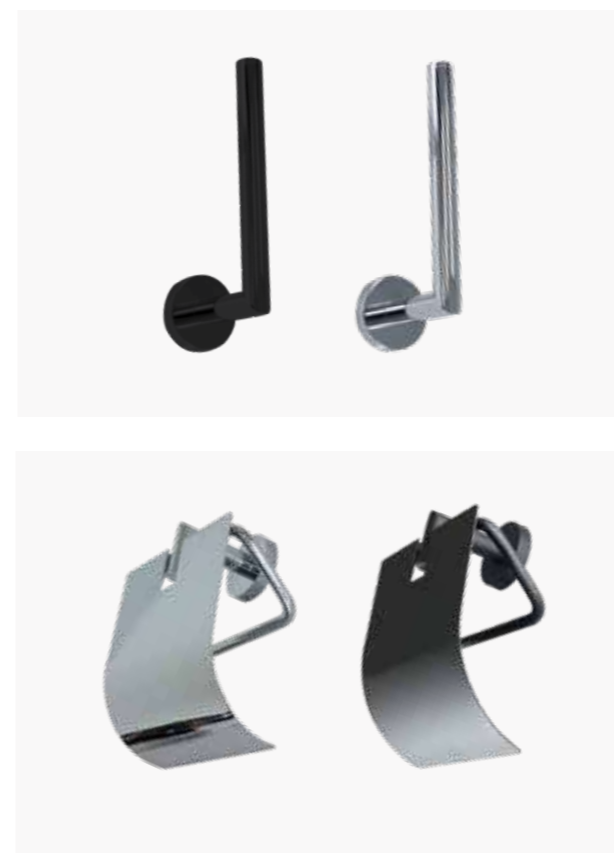

Towel Hook

Solid brass
Size: L 48 x W 58 x H 55 mm

Art.-No.: Chrome finish: 41300-011
Art.-No.: Matt black finish: 41400-011

ISERE

Toilet Roll Holder

Size: L180 x W 80 x H 48 mm
Solid brass-chrome finish

Art.-No.: 41300-002