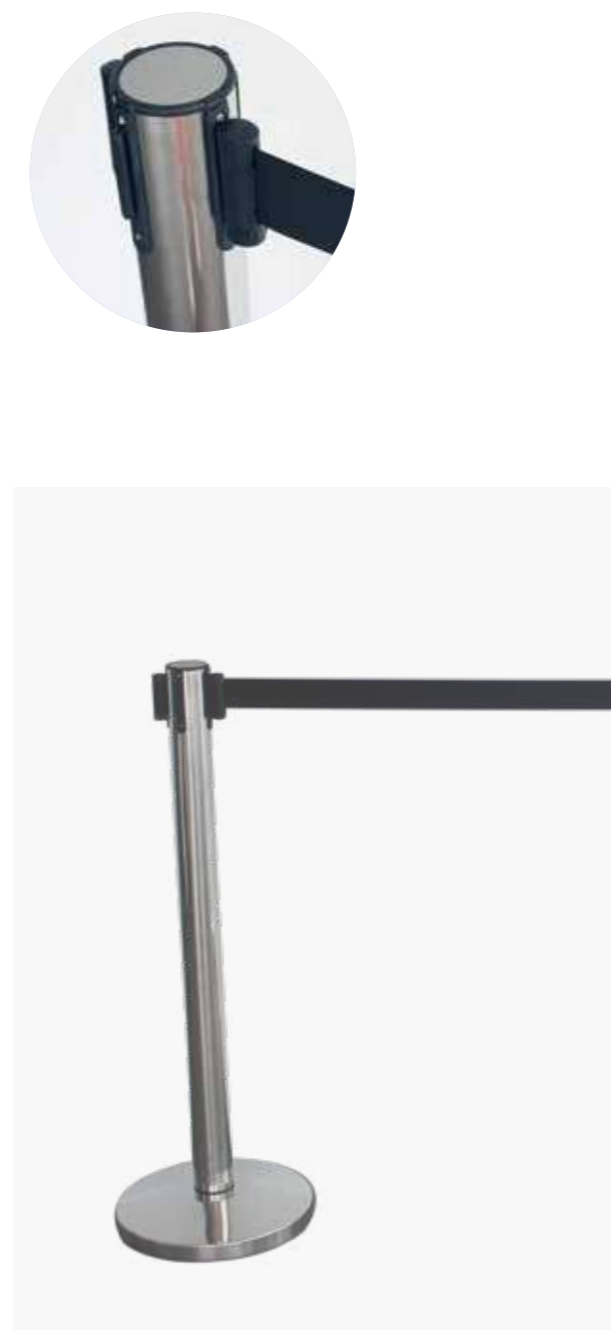

Enrique Penalosa

WASTE BIN
Aluminium
With galvanized innerliner
Size: D 320 x 700 mm
Art.-No.: 75135

SMOKERS POST
Stainless steel
Easy to empty
Holes for floor mounting
Size L 110 x Ø 18 cm
Art.-No.: 51450