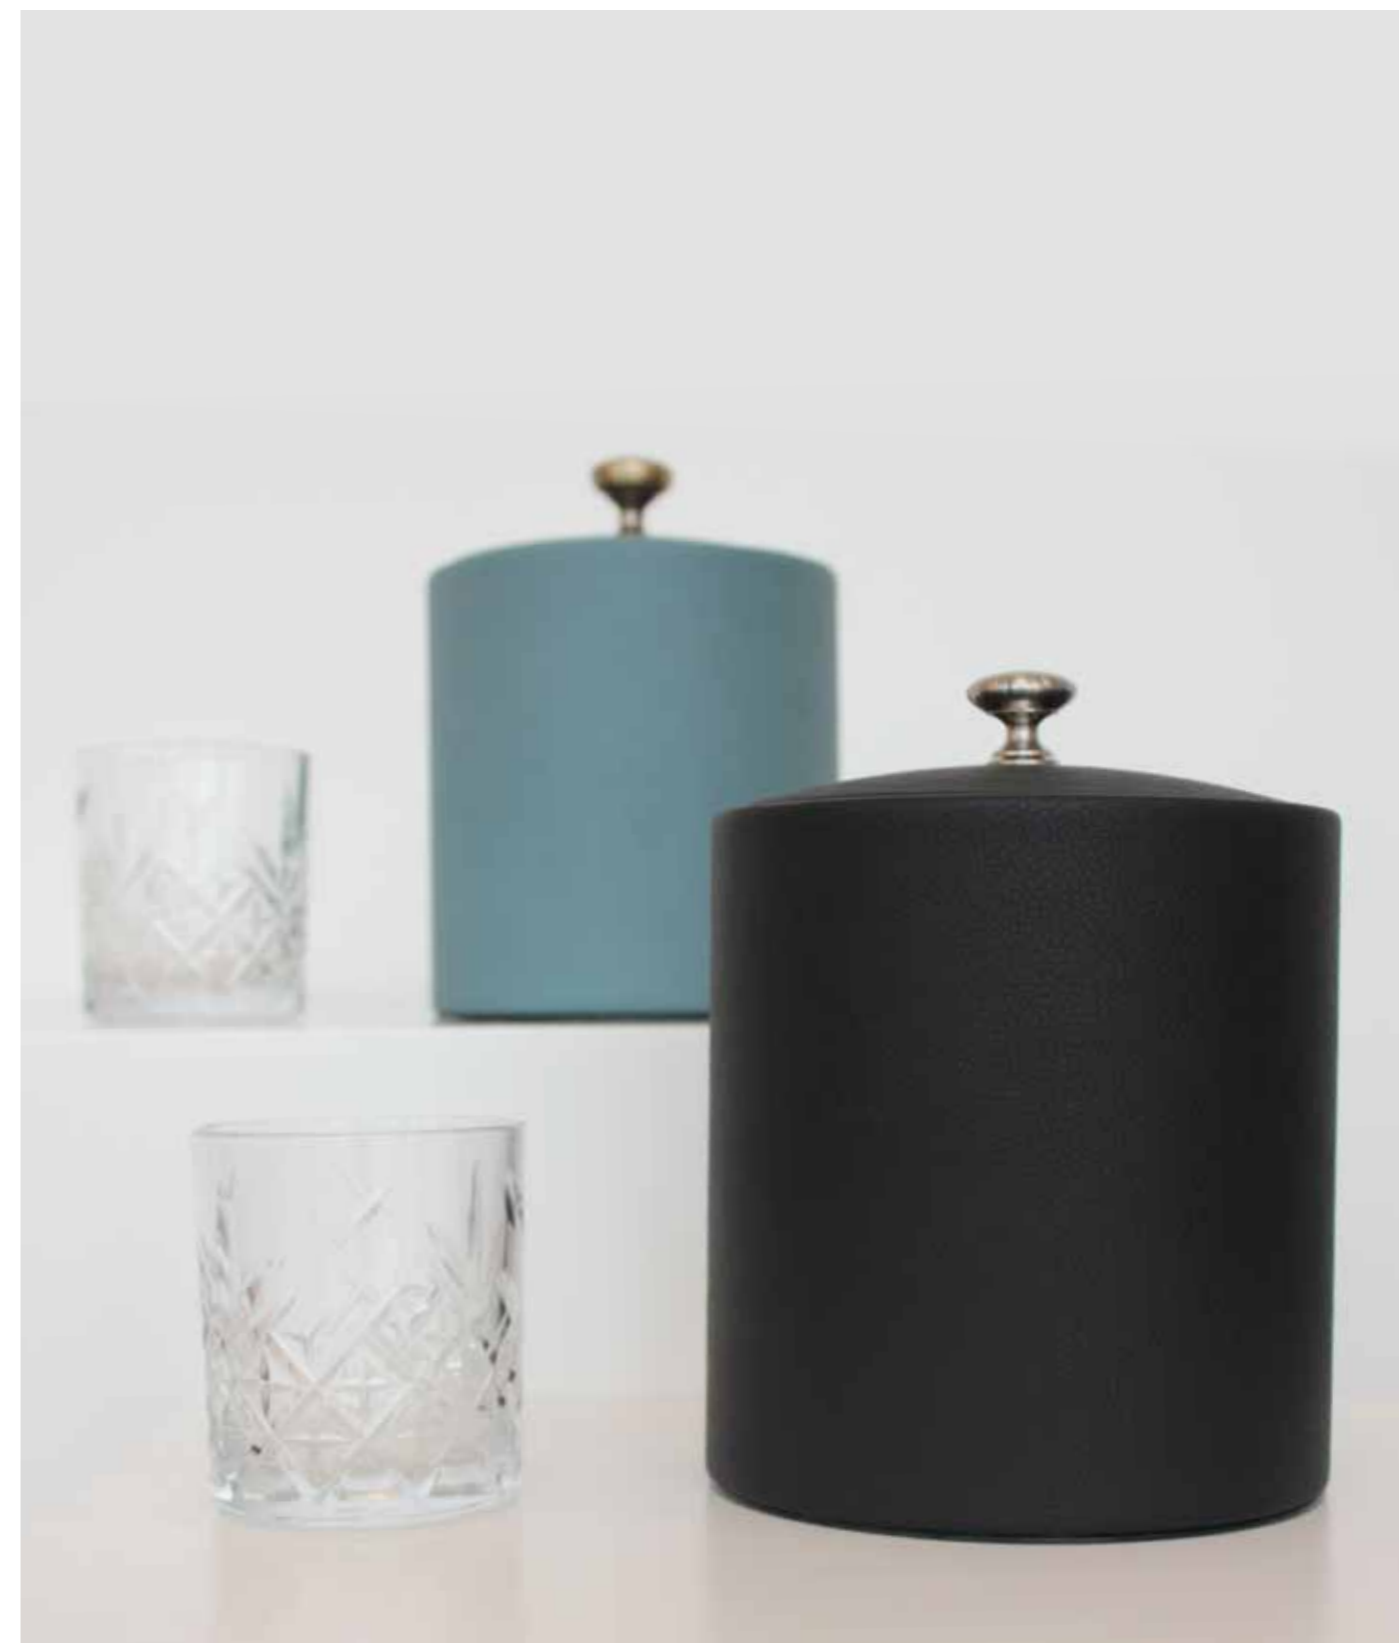

ICE BUCKET

Stainless steel inside
Size: Ø 140 x H 180 mm

Art.-No.: 60400

60805--PB003

BAR BILL HOLDER

Size: L 138 x W 240 mm

Art.-No.: 60805

60805-PB009