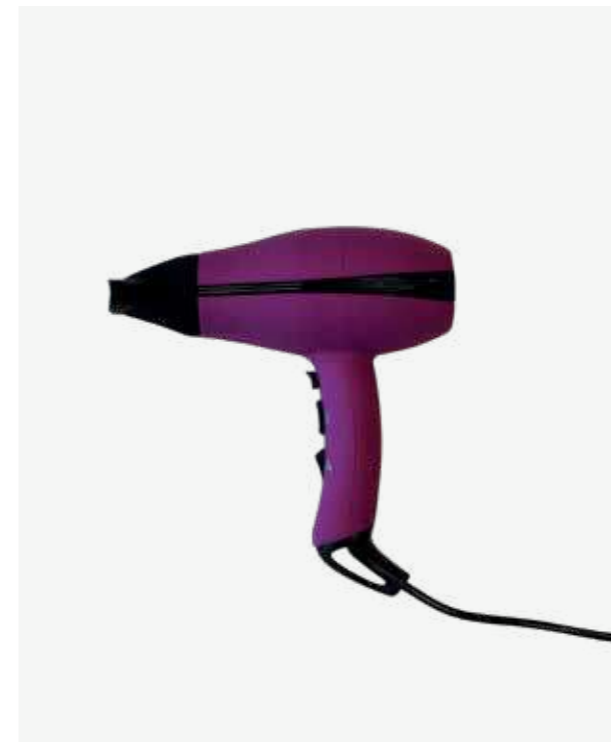

MARIN

Hairdryer

Black soft touch
220-240V, 50/60 Hz
2000 W
CE & GS, RoHS, TÜV certified
Size: L 245 x W 220 mm

Art.-No.: 38000: EU-plug

Art.-No.: 38001: UK-plug