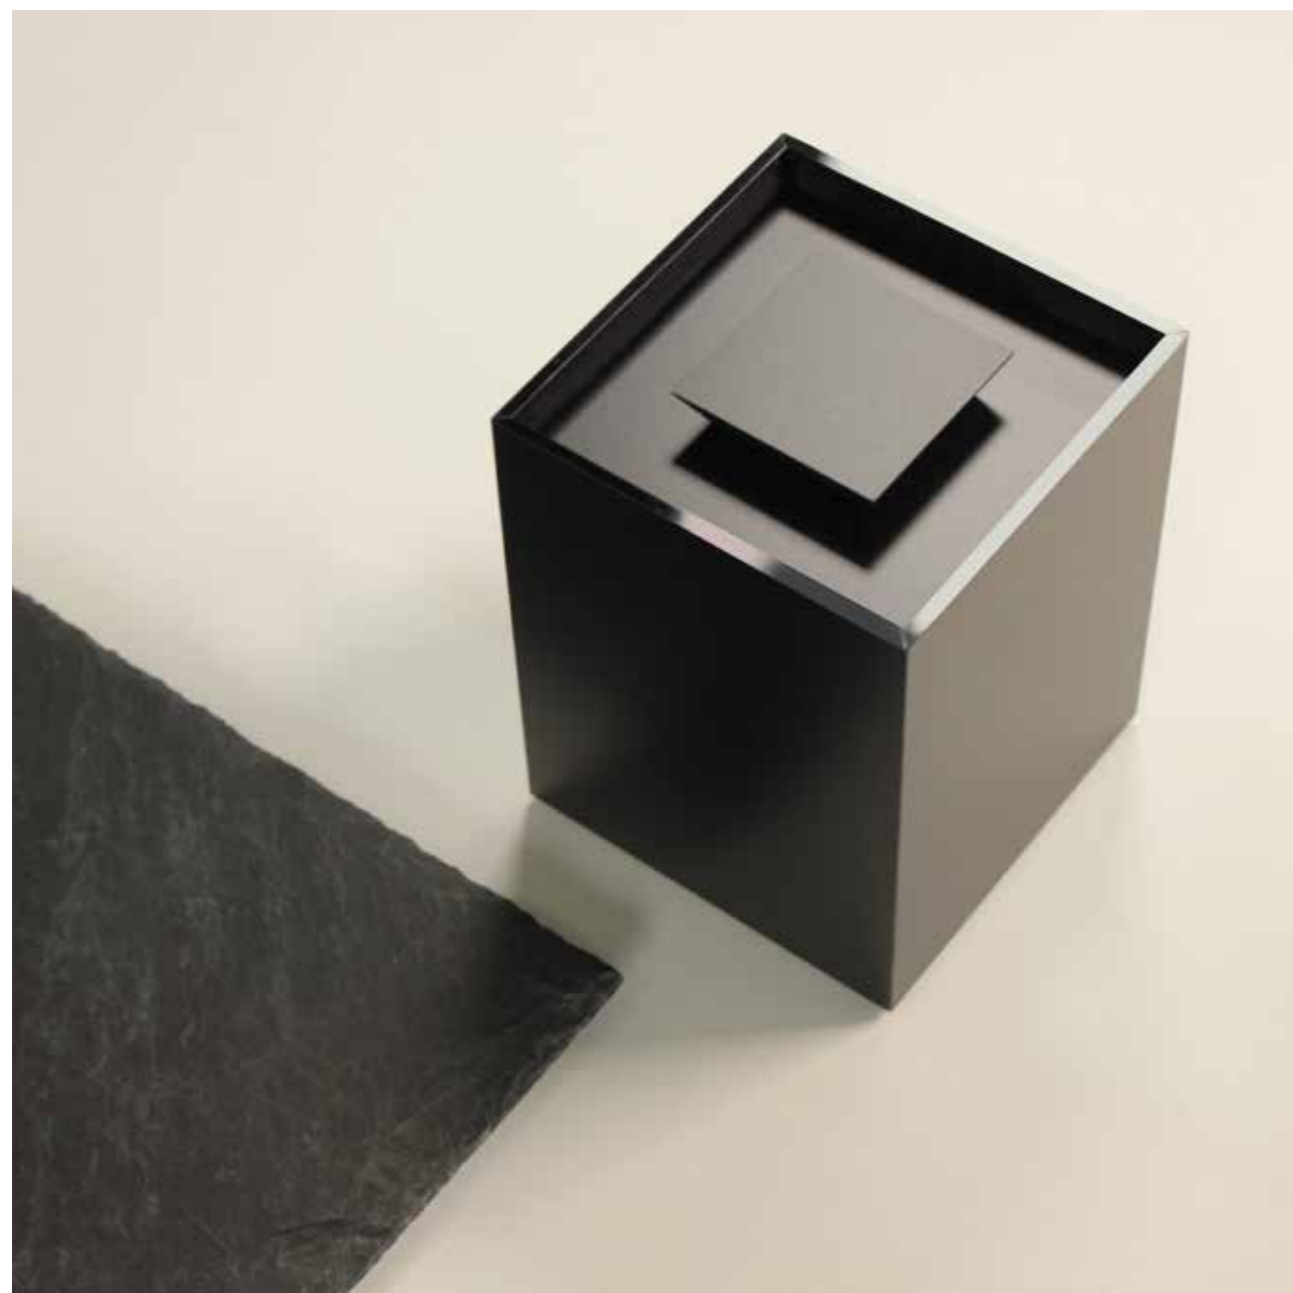

TENERIFE
matt black acrylic
with transparant raisers underneath