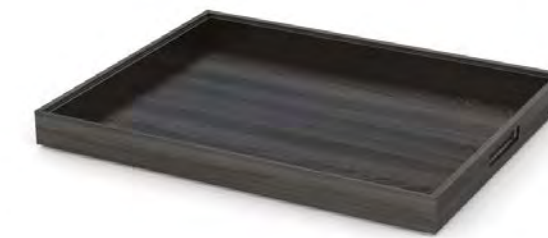

## Hospitality Service Trays

Tray sets are available in black and natural oak.

### Large Hospitality Service Tray

TA\_LDTBLK002

**Mat** Black, Lacquered

TA\_LDT002

**Mat** Oak, Lacquered

**Dim** 542 × 422 × 50 mm  
21.3 × 16.6 × 2 in

**Int** 516 × 396 × 40 mm  
20.3 × 15.6 × 1.6 in

**Note** Compatible with TO\_LDT / TO\_LDTBLK