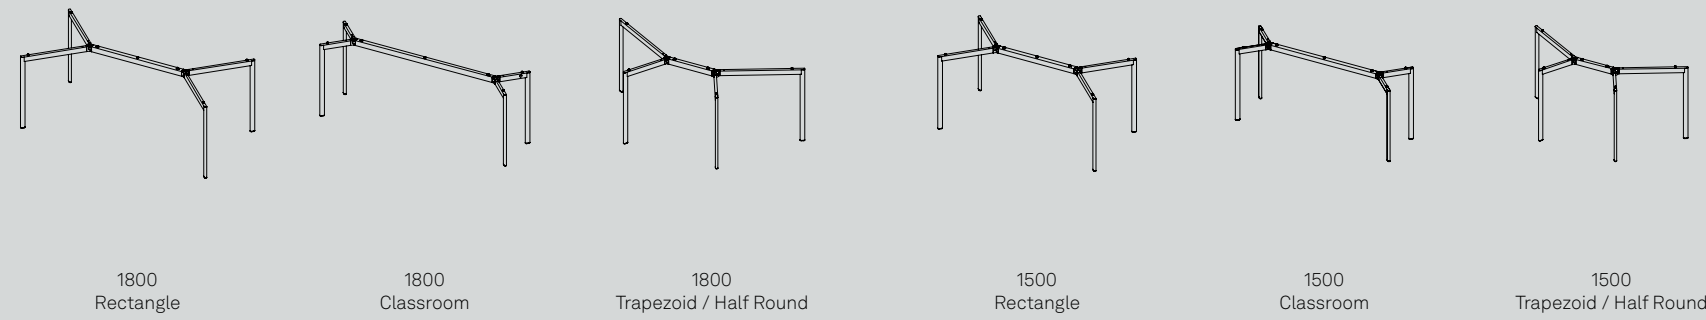

Each table features an intuitive locking system, with ergonomic grip for single-person seamless set-up, breakdown and change over, with no tools required. Intelligently-designed legs fold to a 43mm width, with table tops slotting underneath on the trolley for class-leading, compact back-of-house storage.

[Watch the Line Table animation.](#)

1800 Range1800 × 900 mm
71 × 35.4"**1500 Range**1500 × 750 mm
59 × 29.5"

Table Tops

Legs

Storage Trolleys

Modesty Panels

Cable Management

craster

Line Table Elements

The Line Table range is available in two sizes – 1800 mm and 1500 mm – and in five different shapes – rectangular, narrow rectangular, classroom, trapezoid and half round – to create various configurations that can be built to suit specific needs.

Line Table trolleys conveniently store 8 tops and legs, enabling the Line System's convenient transport before and after changeover. Featuring the highest stacking density in the market, the Line trolleys support a dynamic storage and movement solution.