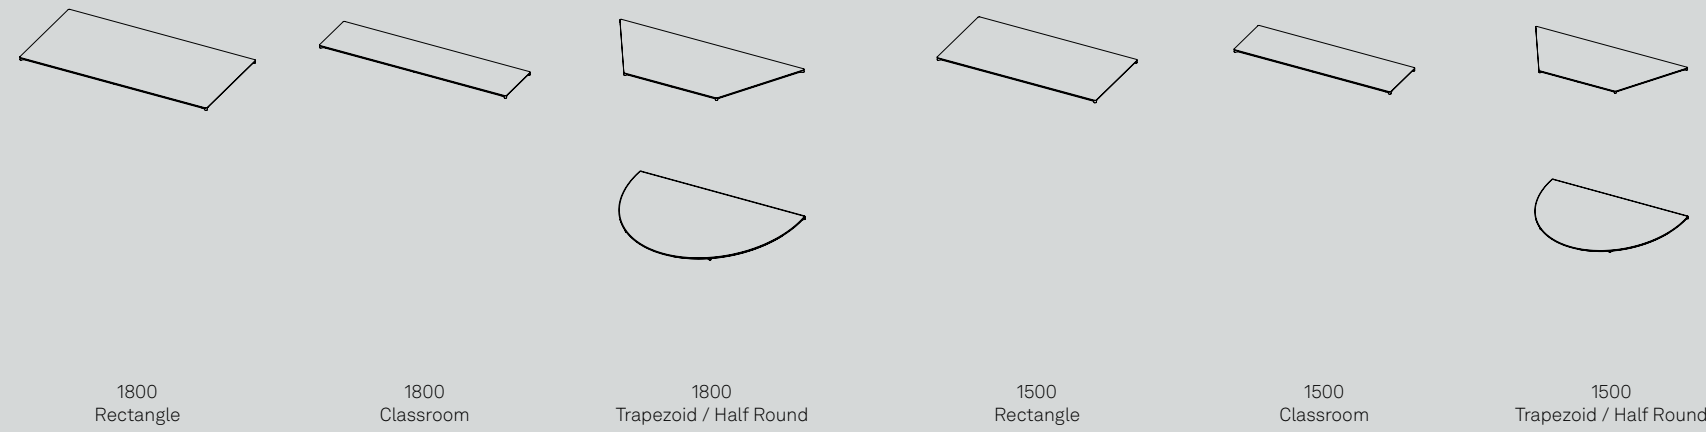

Case Studies

craster

Line Table

Conference | Workspace

Combining contemporary elegance with true operational innovation, Line offers a contemporary aesthetic to fit discreetly into any environment.

The lightweight tops and compact folding leg system combine to offer real advances in the evolution of hygiene-conscious table design. Safe, sanitary and linenless, Line allows for the creation of beautiful, contemporary aesthetics across socially distant spaces.

Each table features an intuitive locking system, with ergonomic grip for single-person seamless set-up, breakdown and change over, with no tools required. Intelligently-designed legs fold to a 43mm width, with table tops slotting underneath on the trolley for class-leading, compact back-of-house storage.

[Watch the Line Table animation.](#)

1800 Range1800 × 900 mm
71 × 35.4"**1500 Range**1500 × 750 mm
59 × 29.5"

Table Tops

Legs

Storage Trolleys

Modesty Panels

Cable Management

craster

Line Table Elements

The Line Table range is available in two sizes – 1800 mm and 1500 mm – and in five different shapes – rectangular, narrow rectangular, classroom, trapezoid and half round – to create various configurations that can be built to suit specific needs.