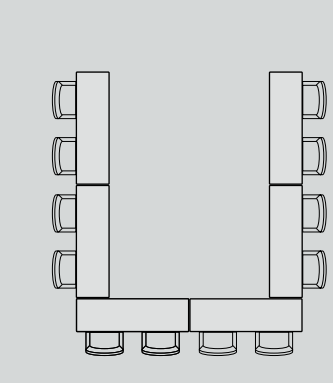

Line Table Elements

The Line Table range is available in two sizes – 1800 mm and 1500 mm – and in five different shapes – rectangular, narrow rectangular, classroom, trapezoid and half round – to create various configurations that can be built to suit specific needs.

B00
Black

D00
Grey

1800 Range

1500 Range

Boardroom

A
2700 x 1800 x 747 mm

B
3360 x 1800 x 747 mm

C
3600 x 1800 x 747 mm

D
2400 x 1500 x 747 mm

E
2800 x 1500 x 747 mm

F
3000 x 1500 x 747 mm

U shape

G
4050 x 3600 x 747 mm

H
5200 x 3600 x 747 mm

I
3450 x 3000 x 747 mm

J
4300 x 3000 x 747 mm