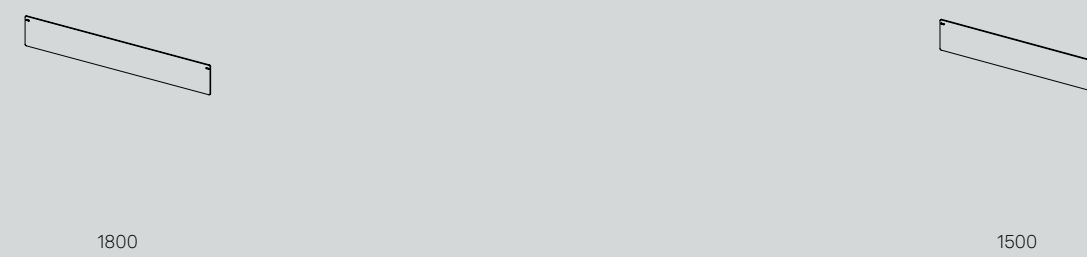

Each table features an intuitive locking system, with ergonomic grip for single-person seamless set-up, breakdown and change over, with no tools required. Intelligently-designed legs fold to a 43mm width, with table tops slotting underneath on the trolley for class-leading, compact back-of-house storage.

[Watch the Line Table animation.](#)

1800 Range1800 × 900 mm
71 × 35.4"**1500 Range**1500 × 750 mm
59 × 29.5"

Table Tops

Legs

Storage Trolleys

Modesty Panels

Cable Management

craster

Line Table Elements

The Line Table range is available in two sizes – 1800 mm and 1500 mm – and in five different shapes – rectangular, narrow rectangular, classroom, trapezoid and half round – to create various configurations that can be built to suit specific needs.

The Line range consists of five different elements including table tops, legs, modesty panels (optional), cable management (optional) and trolleys (mandatory).

Line Table tops are engineered from HPL with a durable Reef edge; table legs and top undersides are available in complementing colours. Craster recommends the material and colour pairings in this curated collection. Bespoke options are available upon request.