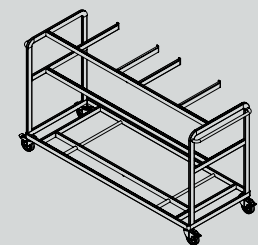

There are three table heights (1100, 900 and 740 mm) with options of toughened glass or HPL tops.

800 Range

1600 × 800 mm
63 × 31.5 in

1130∅ / 800 × 800 mm
44.5∅ / 31.5 × 31.5 in

Table Tops

800
Rectangle

800
Round / Square

Short Legs

800
Short

Medium Legs

800
Medium

800
Medium

Tall Legs

800
Tall

Storage Trolleys

Select a shape and material for the top and finish by choosing a leg height (short, medium, tall).

Link Table trolleys store up to 6 tops and legs from this chic collection. Ideal for careful transport and storage of glass and HPL tops, the stacking density is only surpassed by the quality of craftsmanship.