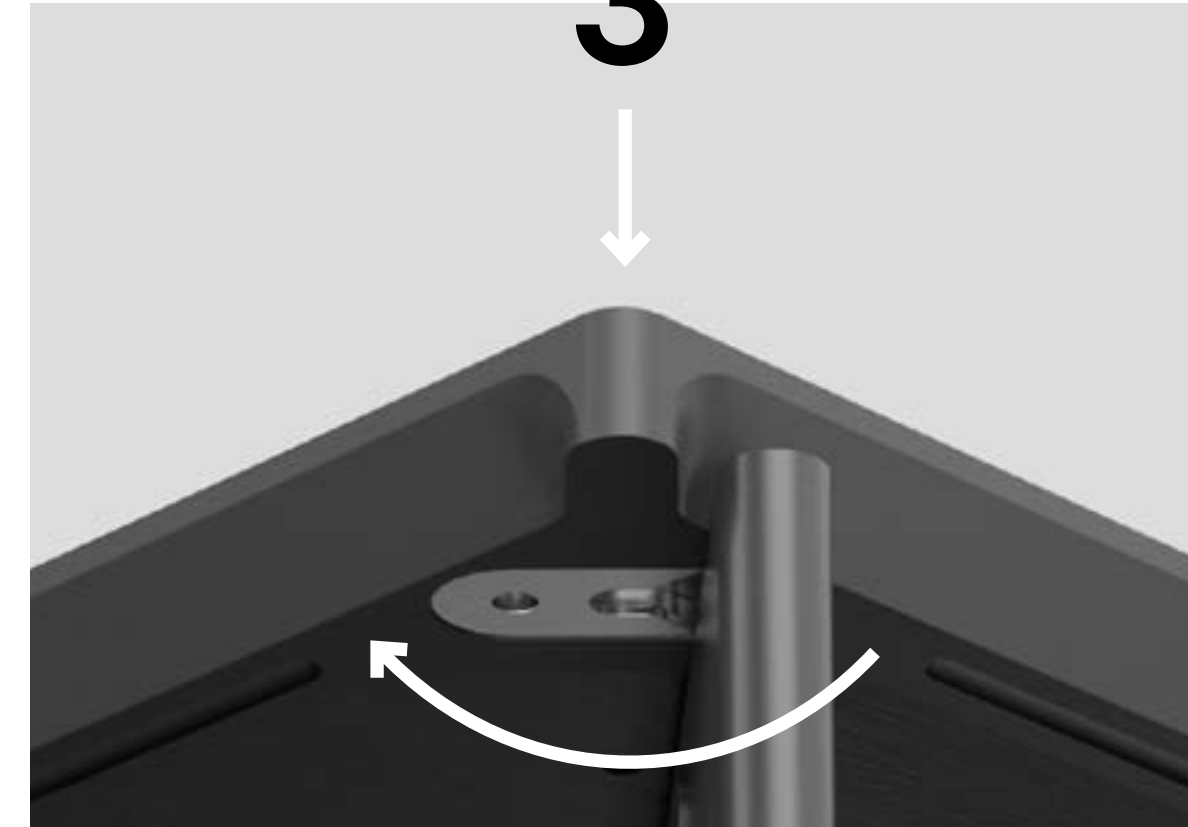

Lift top onto legs – make sure that the locator plates sit on the pins

3