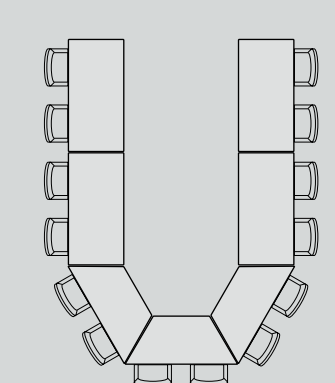

Line Table Elements

The Line Table range is available in two sizes – 1800 mm and 1500 mm – and in five different shapes – rectangular, narrow rectangular, classroom, trapezoid and half round – to create various configurations that can be built to suit specific needs.

B00
Black

D00
Grey

1800 Range

1500 Range

Boardroom

A
2700 x 1800 x 747 mm

B
3360 x 1800 x 747 mm

C
3600 x 1800 x 747 mm

D
2400 x 1500 x 747 mm

E
2800 x 1500 x 747 mm

F
3000 x 1500 x 747 mm

U shape

G
4050 x 3600 x 747 mm

H
5200 x 3600 x 747 mm

I
3450 x 3000 x 747 mm

J
4300 x 3000 x 747 mm

Classroom

K
3800 x 3600 x 747 mm

L
3800 x 3000 x 747 mm

Round

M
1800 x 1800 x 747 mm

N
4600 x 4600 x 747 mm

O
1500 x 1500 x 747 mm

P
4000 x 4000 x 747 mm