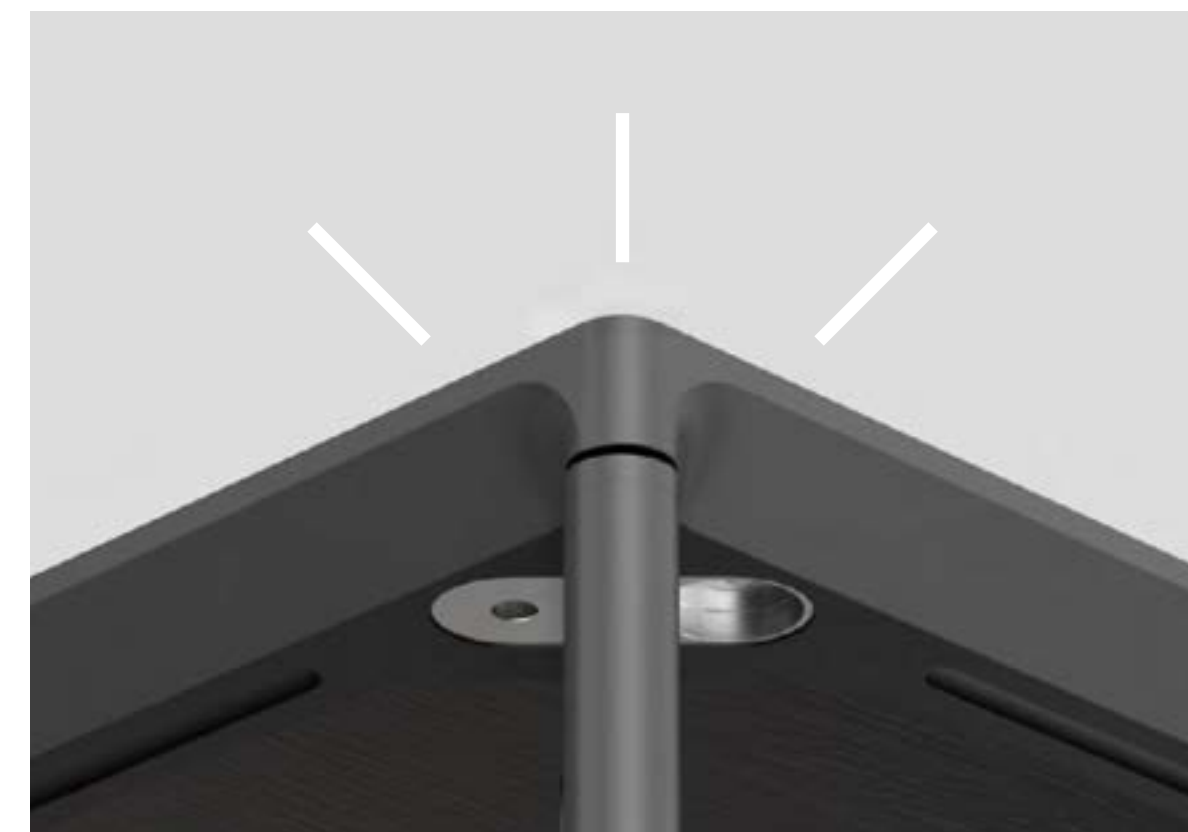

Lift top onto legs – make sure that the locator plates sit on the pins

3