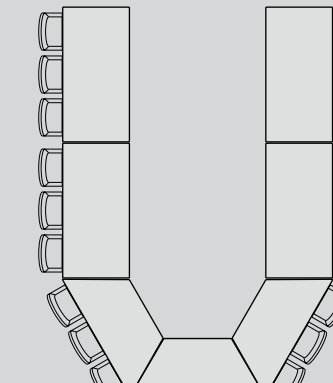

Line Table Elements

The Line Table range is available in two sizes – 1800 mm and 1500 mm – and in five different shapes – rectangular, narrow rectangular, classroom, trapezoid and half round – to create various configurations that can be built to suit specific needs.

B00
Black

D00
Grey

1800 Range

1500 Range

Boardroom

A
2700 x 1800 x 747 mm

B
3360 x 1800 x 747 mm

C
3600 x 1800 x 747 mm

D
2400 x 1500 x 747 mm

E
2800 x 1500 x 747 mm

F
3000 x 1500 x 747 mm

U shape

G
4050 x 3600 x 747 mm

H
5200 x 3600 x 747 mm

I
3450 x 3000 x 747 mm

J
4300 x 3000 x 747 mm

Classroom

K
3800 x 3600 x 747 mm

L
3800 x 3000 x 747 mm

Round

M
1800 x 1800 x 747 mm

N
4600 x 4600 x 747 mm

O
1500 x 1500 x 747 mm

P
4000 x 4000 x 747 mm