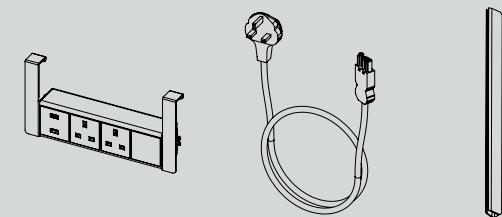

[Watch the Line Table animation.](#)

1800 Range1800 × 900 mm
71 × 35.4"**1500 Range**1500 × 750 mm
59 × 29.5"

Table Tops

Legs

Storage Trolleys

Modesty Panels

Cable Management

craster

Line Table Elements

The Line Table range is available in two sizes – 1800 mm and 1500 mm – and in five different shapes – rectangular, narrow rectangular, classroom, trapezoid and half round – to create various configurations that can be built to suit specific needs.