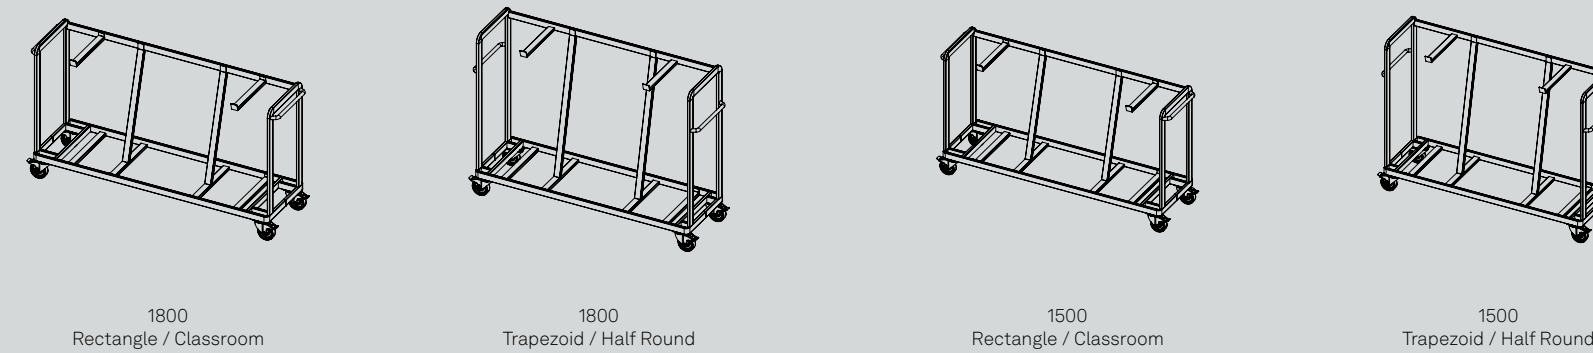

Each table features an intuitive locking system, with ergonomic grip for single-person seamless set-up, breakdown and change over, with no tools required. Intelligently-designed legs fold to a 43mm width, with table tops slotting underneath on the trolley for class-leading, compact back-of-house storage.

[Watch the Line Table animation.](#)

1800 Range1800 × 900 mm
71 × 35.4"**1500 Range**1500 × 750 mm
59 × 29.5"

Table Tops

Legs

Storage Trolleys

Modesty Panels

Cable Management

craster

Line Table Elements

The Line Table range is available in two sizes – 1800 mm and 1500 mm – and in five different shapes – rectangular, narrow rectangular, classroom, trapezoid and half round – to create various configurations that can be built to suit specific needs.

Line Table trolleys conveniently store 8 tops and legs, enabling the Line System's convenient transport before and after changeover. Featuring the highest stacking density in the market, the Line trolleys support a dynamic storage and movement solution.