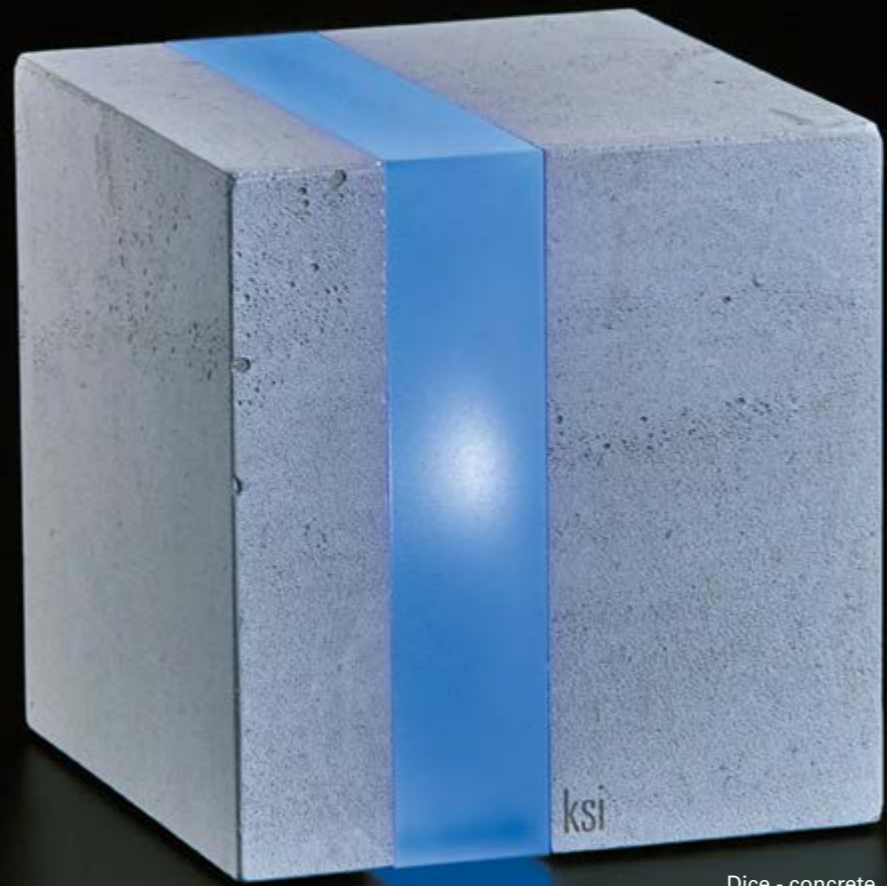

concrete

Dice - concrete
Front

Dimensions
width: 11 cm
depth: 11 cm
height: 11 cm

Dice - concrete
Back

ksi[®] Caruso

copper

Caruso copper

Dimensions
Ø 8 cm
height: 27 cm