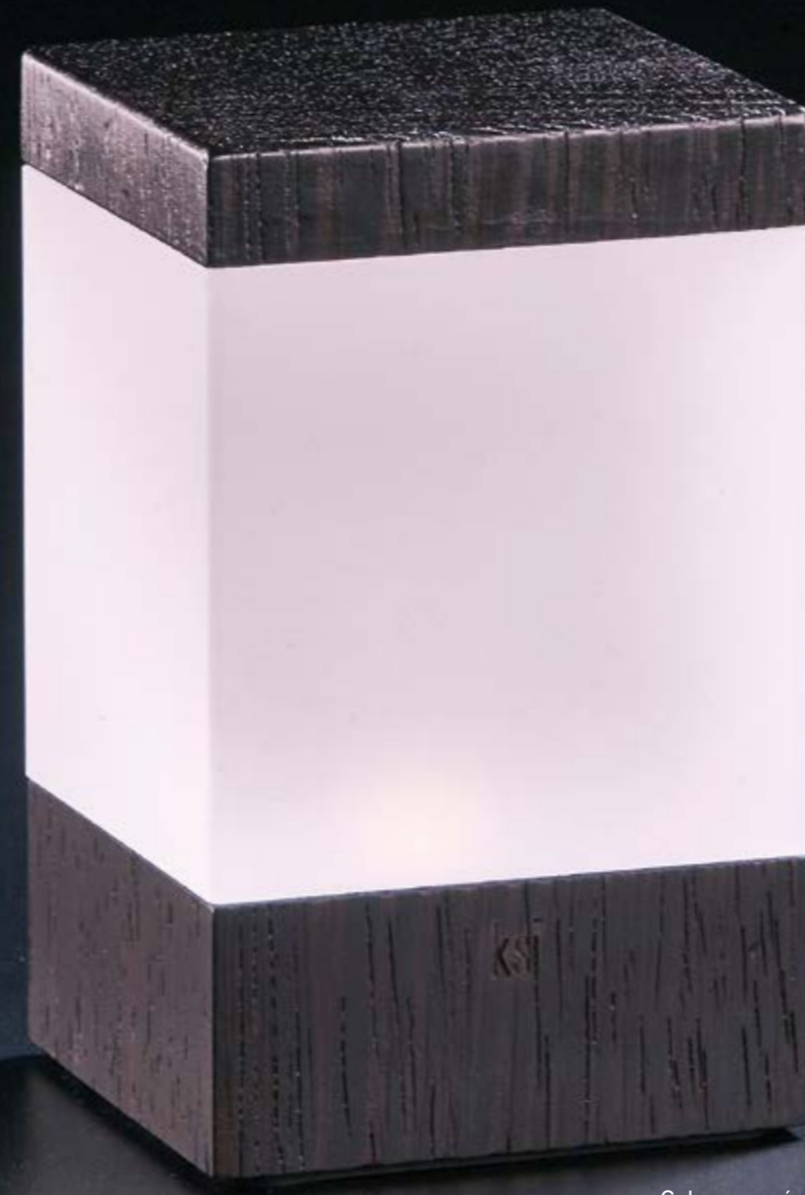

ksi® Cube₂

Cube₂ wengé

Dimensions
width: 8 cm
depth: 8 cm
height: 10,5 cm